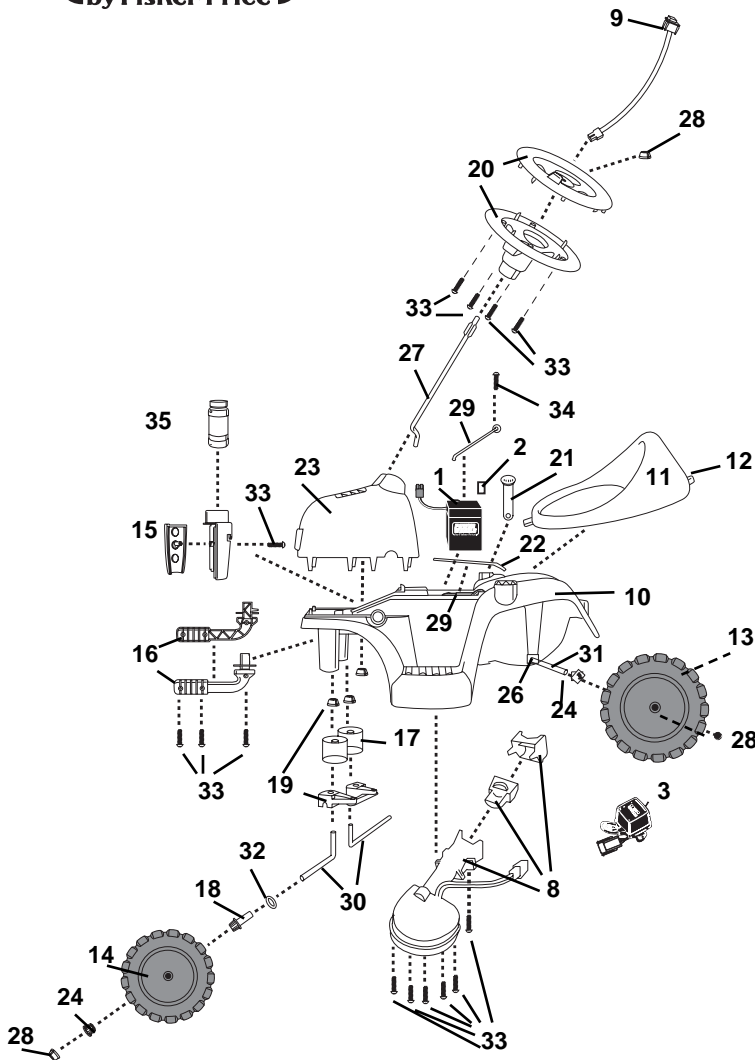

75320-9993 Bubble Tractor Toddler Series 6 Volt

Age Range: 12-36 months
 Weight Limit: up to 40 lbs 18kgs
 Surfaces: Hard
 Speed: 2 mph
 Colors: Green and Yellow
 Intro: 2000
 Suggested Retail: \$89.99
 Box Dimensions: 17" x 12" x 27"
 Warranty: One Year Bumper to bumper
 6 Months Battery