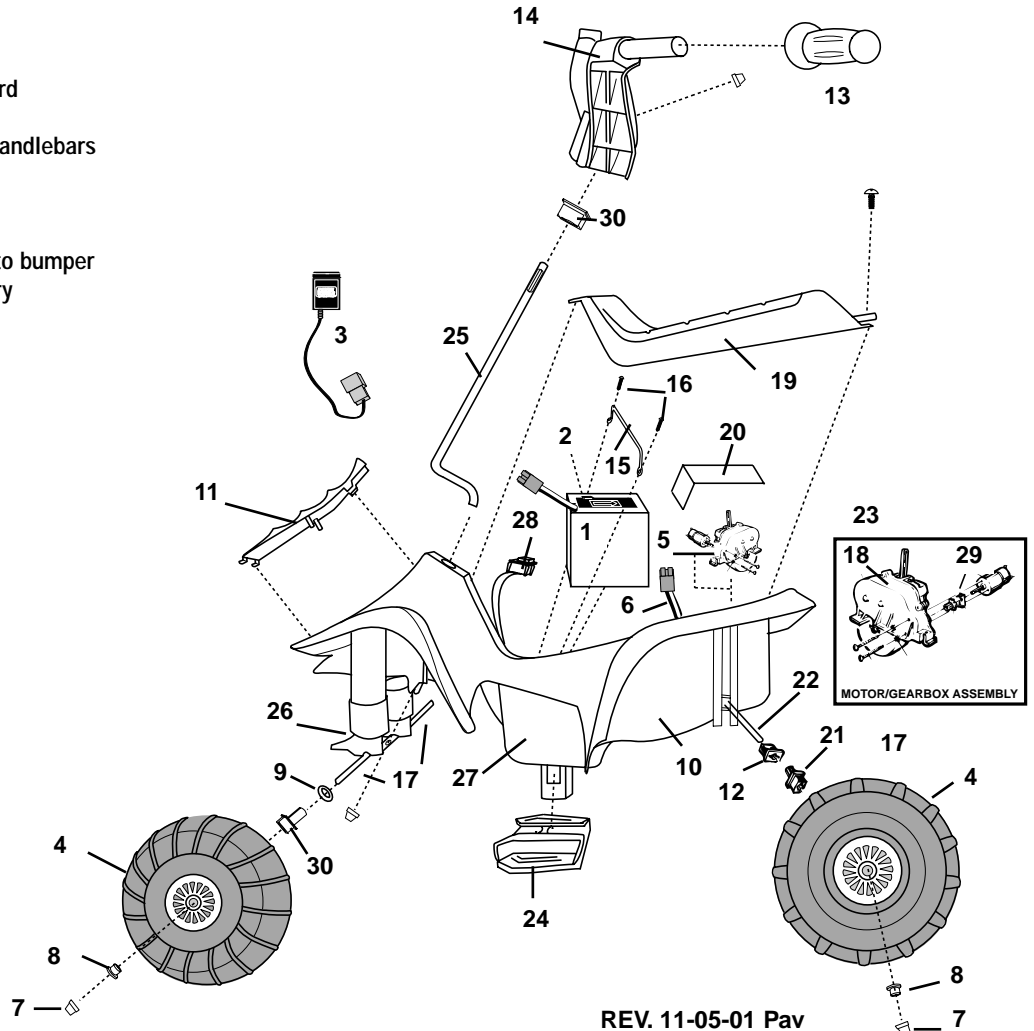

76921-9993 Lil Kawasaki

TRU Boys

Toddler Series Mini 6 Volt

Age Range: 1-3 Yrs.
 Weight Limit: 40 Lbs.
 Surfaces: Hard & Grass
 Speed: 2.0 MPH Forward
 Colors: Black
 Green Seat & Handlebars
 Black Wheels

Intro: 2000
 Suggested Retail: \$79.99
 Warranty: 1 year bumper to bumper
 6 Months Battery

REV. 11-05-01 Pav

Item No.	Description	Part No.	Qty.	Item No.	Description	Part No.	Qty.	Item No.	Description	Part No.	Qty.
1	Battery 6 Volt (4 AH)	00801-0336	1	19	Seat	76920-9319	1				
2	25 Amp Fuse	00801-0151	1	20	Motor Cover	73560-9489	1				
3	Charger (4 AH)	00801-0247	1	21	Bushing w/Long Extension	76920-2659	1				
4	Wheel	74380-2459	4	22	Rear Axle	74504-4539	1				
5	Motor/Gearbox Assy	74504-9519	1	23	Motor Assm Pinion N/A	76940-9539	1				
6	Wiring Harness (Main)	78560-9799	1	24	Foot rest	76921-2169	1				
7	.354 Cap Nut	0801-0548	8	25	Steering Column	76940-4239	1				
8	Round Bushing	78560-2679	4	26	Steering Linkage	74504-4219	1				
9	5/16" Washer	00801-0253	2	27	False Motor Set	73560-9489	1				
10	Body N/A	74380-2109	1	28	Switch Assm	78560-9799	1				
11	Grille	76920-2149	1	29	Motor w/ pinion	76940-9539	1				
12	Bushing w/o Extension	76920-2549	2	30	Steering Column Bushing	74504-2549	2				
13	Handgrips	76920-2129	2	PARTS NOT SHOWN							
14	Handlebar	76920-2139	1		Literature Bag	76921-9019	1				
15	Battery Retainer	74504-4429	1		Paper Decal Sheet	76920-0310	1				
16	#8 x 7/8" Trusshead Screw	0801-0228	2		Hardware Bag	76921-9269	1				
17	Front Axle	74504-4509	2		Large Parts Bag	76921-9039	1				
18	Gearbox W/O Motor	72629-9259	1								