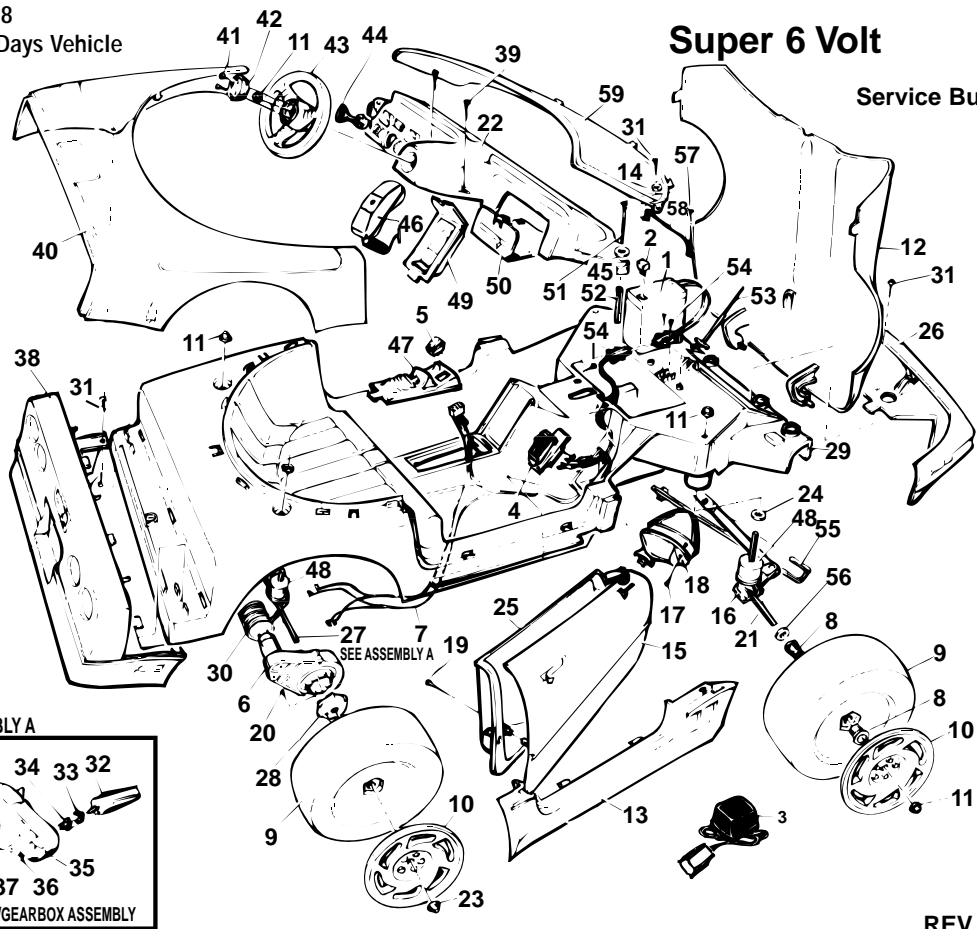

# 76176-9993 / 85300 CORVETTE SUPER®

REV. 5-24-00 Pav

Item No.	Description	Part No.	Qty.	Item No.	Description	Part No.	Qty.	Item No.	Description	Part No.	Qty.
1	** Battery (Type H)	0801-0431	1	26	Front Nose Piece	80005-0061	1	51	#8 x 3-3/4" Phillips Screw (N/A)	80006-0003	2
2	Thermal Fuse	0801-0153	1	27	Rear Axle (N/A)	80046-0057	1	52	Door Hinge Bushing (N/A)	80009-0002	2
3	** Charger, Super 6 (Type H)	0801-0237	1	28	Driver	73233-2239	2	53	Hood Support Rod	80001-0040	1
4	Footboard Assembly	76803-9159	1	29	Chassis	80005-0064	1	54	#6 x 3/4" Phillips Screw (N/A)	80006-0178	2
5	** Switch	0801-0148	1	30	Motor Cover	76803-2489	2	55	Steering Column	80054-0001	1
6	Motor/Gearbox Assy.	76804-9519	2	31	#8 x 3/4" Phillips Plascrew	0801-0223	6	56	5/16" Washer	0801-0253	2
7	** Wiring Harness (incl. #5)	76176-9719	1	32	Motor w/Pinion	74580-9539	2	57	#8 x 7/8" Trusshead Screw	0801-0228	2
8	Round Bushing	74770-2539	4	33	D Lock Washer	0801-0329	2	58	Battery Retainer	76181-4419	1
9	Wheel	80062-0001	4	34	Motor Drive Gear	74550-2269	2	59	Windshield	80063-0060	1
10	Hubcap (N/A)	80033-0002	4	35	3 A Gearbox	74580-9269	2	<b>PARTS NOT SHOWN</b>			
11	.354 Cap Nut	0801-0215	7	36	Star Washer	0801-0330	4	Door (Inner Left)	80018-0044	1	
12	Hood	80031-0015	1	37	Motor Bolt	0801-0269	4	Door (Outer Left)	80018-0004	1	
13	Quarter Panel (Right) (N/A)	80022-0008	1	38	Rear Panel	80058-0007	1	Quarter Panel (Left)	80022-0007	1	
14	#10 Washer	76822-4409	2	39	#8 x 1 1/4" Plascrew	80006-0090	2	Decal (Main) (N/A)	80017-0106	1	
15	Door (Outer Right) (N/A)	80018-0005	1	40	Rear Deck (N/A)	80005-0115	1	Decal (Mirrors)	80017-0013	1	
16	Steering Linkage	76181-4229	1	41	#8 x 7/8" Screw (N/A)	80006-0008	2	Literature Bag (N/A)	80044-0253	1	
17	#6 x 1/2" Phillips Screw	0801-0222	2	42	Steering Wheel Cap	74550-2729	1	Christmas Tree Fastener	0801-0311	2	
18	Mirror Set (4 Pieces)	80001-0059	1	43	Steering Wheel	74440-2379	1	Use & Care Manual	76176-CCCC	1	
19	#10 x 3/4" Phillips Head Screw	0801-0309	8	44	Key/Housing Assy.	73233-2439	1	Harness Kit	76176-9719	1	
20	#10 x 1/2" Phillips Screw	0801-0255	2	45	#6 Washer	80061-0002	2	(includes control switch & harness - does NOT include footboard)			
21	Front Axle	73241-4509	2	46	Phone Assembly	74580-9469	1				
22	Dashboard (N/A)	80016-0017	1	47	Console Shifter	80001-0008	1				
23	.437 Cap Nut	0801-0214	2	48	Axle Bushing (White)	80009-0085	4				
24	Spacer (N/A)	80052-0032	2	49	Phone Housing	80001-0011	1				
25	Door (Inner Right) (N/A)	80018-0045	1	50	Glovebox Door (N/A)	80018-0008	1				