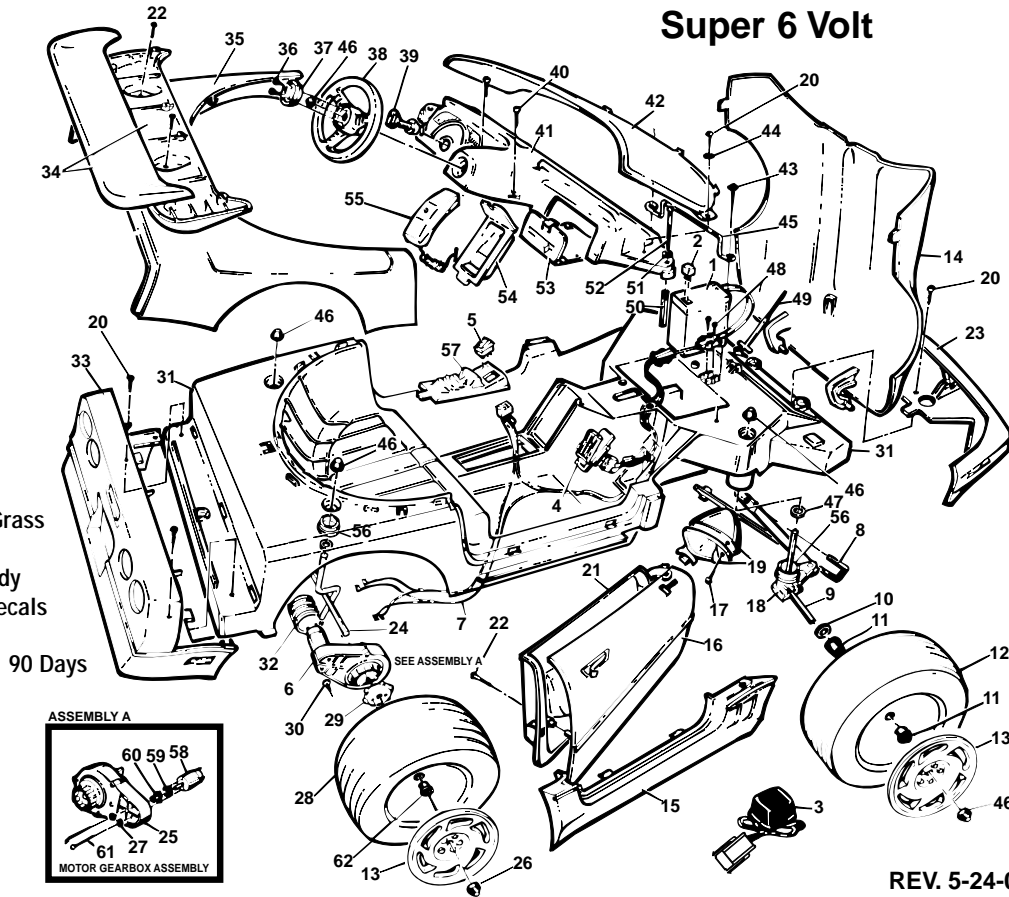

Age Range: 3-7 Yrs.
Weight Limit: 65 Lbs.
Surfaces: Hard & Grass
Speed: 3.5 MPH
Colors: Black Body
Flame Decals
Intro: 1990
Warranty: 90 Days
Vehicle

REV. 5-24-00 Pav

Item No.	Description	Part No.	Qty.	Item No.	Description	Part No.	Qty.	Item No.	Description	Part No.	Qty.
1	** Battery (Type H)	0801-0431	1	27	Star Washer	0801-0330	4	53	Glovebox Door (N/A)	80018-0062	1
2	Thermal Fuse	0801-0153	1	28	Rear Wheel (N/A)	80062-0014	2	54	Phone Housing (N/A)	80001-0011	1
3	** Charger, Super 6 (Type H)	0801-0237	1	29	Driver	73233-2239	2	55	Car Phone w/Sound	76181-9449	1
4	**Footboard Assy	76803-9159	1	30	#10 x 1/2" Screw	0801-0255	2	56	Axle Bushing	74770-2669	4
5	** Control Switch	0801-0148	1	31	Chassis (N/A)	80005-0094	1	57	Console Shifter	80001-0008	1
6	Motor/Gearbox Assy	75560-0640	2	32	Motor Cover	76803-2489	2	58	Motor w/Pinion	74580-9539	2
7	** Wiring Harness (Incl. #5)	76176-9719	1	33	Rear Panel (N/A)	80058-0005	1	59	D Lock Washer	0801-0329	2
8	Steering Column	80054-0001	1	34	Spoiler Set (N/A)	80001-0147	1	60	Motor Drive Gear	74550-2269	2
9	Front Axle	73241-4509	2	35	Rear Deck (N/A)	80005-0030	1	61	Motor Bolt	0801-0269	4
10	5/16" Washer	0801-0253	4	36	#8 x 7/8" Screw w/Shoulder	0801-0224	2	62	.437 Axle Bushing	74550-2689	2
11	Wheel Bushing	74770-2539	4	37	Steering Wheel Cap	74550-2729	1	PARTS NOT SHOWN			
12	Front Wheel (N/A)	80062-0016	2	38	Steering Wheel	74440-2379	1		Outer Door (Left) (N/A)	80018-0024	1
13	Hubcap (N/A)	80033-0014	4	39	Key and Housing Assy	73233-2439	1		Inner Door (Left) (N/A)	80018-0061	1
14	Hood (N/A)	80031-0006	1	40	#8 x 1-1/4" Plascrew (N/A)	80006-0090	2		Quarter Panel (Left) (N/A)	80022-0005	1
15	Quarter Panel (Right) (N/A)	80022-0006	1	41	Dashboard (N/A)	80016-0011	1		Harness Fastener	0801-0311	2
16	Outer Door (Right) (N/A)	80018-0025	1	42	Windshield	80063-0060	1		Main Decal Sheet (N/A)	80017-0022	1
17	#6 x 1/2" Screw	0801-0222	2	43	#8 x 7/8" Trusshead Screw	0801-0228	2		Windshield Decal Sheet	76181-2729	1
18	Steering Linkage	76181-4229	1	44	#10 Washer	76822-4409	2		Literature Bag (N/A)	80044-0210	1
19	Mirror Set (4 Pieces) (N/A)	80001-0075	1	45	Battery Retainer	76181-4419	1		Use & Care Manual	76181-CCCC	1
20	#8 x 3/4" Plascrew	0801-0223	6	46	.354 Cap Nut	0801-0215	7				
21	Inner Door (Right) (N/A)	80018-0059	1	47	Spacer (N/A)	80052-0032	2				
22	#10 x 3/4" Screw	0801-0309	10	48	#6 x 3/4" Screw (N/A)	80006-0178	2				
23	Front Nose Piece (N/A)	80005-0029	1	49	Hood Support Rod	80001-0040	1				
24	Rear Axle Assy (N/A)	80046-0055	1	50	Door Hinge Bushing (N/A)	80009-0002	2				
25	3B Gearbox w/Insert	74550-9279	2	51	#6 Washer (N/A)	80061-0002	2				
26	.437 Cap Nut	0801-0214	2	52	#8 x 3-3/4" Plascrew (N/A)	80006-0003	2				