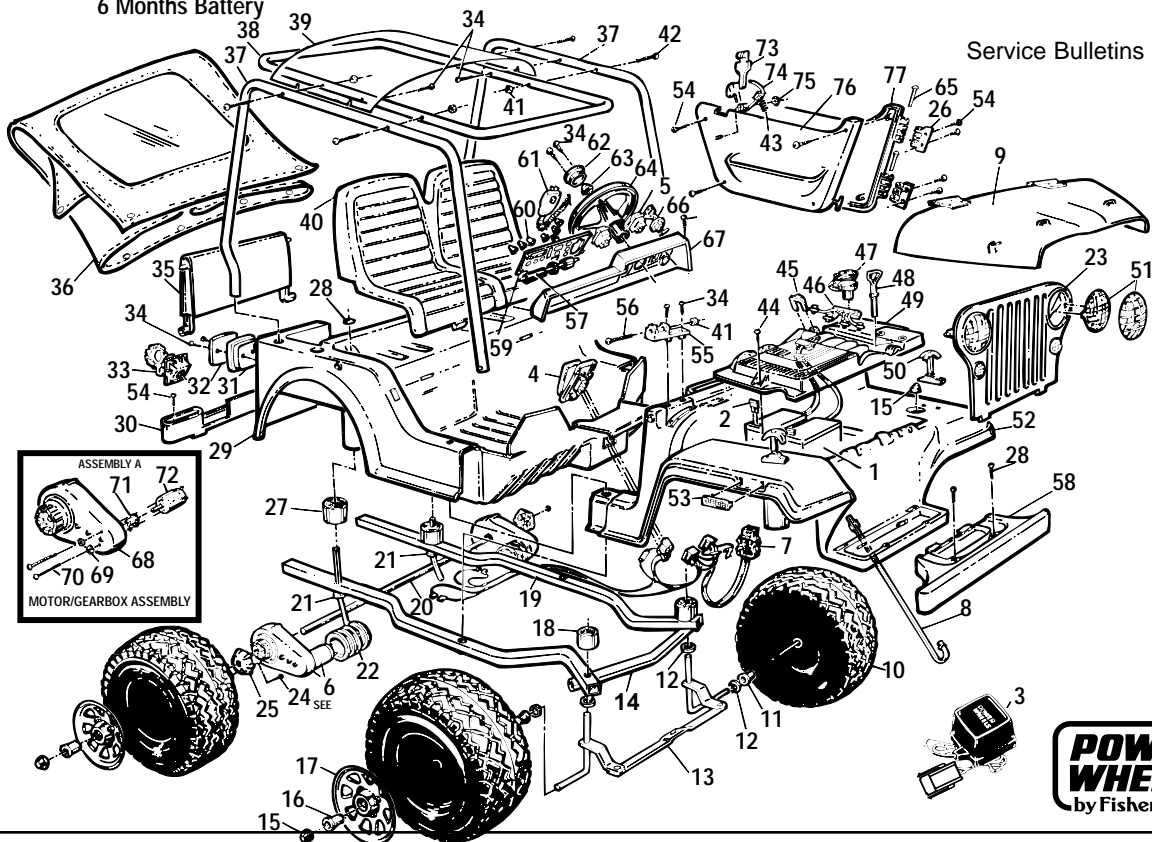

Age Range: 3-7 Yrs.
Weight Limit: 130 Lbs.
Surfaces: Hard, Grass & Hills
Speed: 2.5 / 5.0 MPH
Colors: Red Body
Black Top, Wheels & Trim
Intro: 1991
Warranty: 90 Days Vehicle
6 Months Battery

76222-9563/86220

JEEP® RENEGADE® 12 Volt

This product is affected by the
PW recall announced Oct 1998.
Please confirm that the product is
modified or remediated in accor-
dance with policy.

Service Bulletins 138 & 142

Item No.	Description	Part No.	Qty.	Item No.	Description	Part No.	Qty.	Item No.	Description	Part No.	Qty.
1	† Battery Type H	0801-0432	2	31	Taillight Housing Set	73233-2759	1	61	Microphone	73233-9479	1
2	30 AMP Fuse	0801-0229	2	32	Taillight Lens Set	73233-2279	1	62	Steering Wheel Cap	74550-2729	1
3	† Charger 12 Volt Type	0801-0225	1	33	Gas Cap/Flange Asmby.	73233-9249	1	63	.354 Cap Nut	0801-0215	1
4	† Footboard Asmby.	76817-9159	1	34	#8 x 1" Screw	0801-0224	12	64	Steering Wheel	74440-2379	1
5	† Control Switch	0801-0148	2	35	Tail Gate	73243-2129	1	65	Door Hinge Pin	76822-4499	2
6	Motor Gearbox Asmby.	76817-9519	2	36	Soft Top	80001-0138	1	66	Key Asmby.	73233-2439	1
7	*&† Main Harness Kit	71234-CS89	1	37	Soft Top Siderail (N/A)	80051-0043	2	67	Dashboard	74570-2359	1
8	Steering Column	74560-4239	1	38	Frame Center Asmby.(N/A)	80051-0044	1	68	Gearbox Only	74560-9269	2
9	Hood	76817-2359	1	39	Soft Top Headliner (N/A)	80001-0137	1	69	Star Washer	0801-0331	4
10	Wheel	73243-2459	4	40	Seat	76817-2309	1	70	Motor Bolt	0801-0300	4
11	Front Axle Bushing	74550-2689	2	41	Hex Nut	0801-0218	6	71	Motor Drive Gear	76817-2299	2
12	7/16" Washer	0801-0196	4	42	#10 x 1-1/2" Phillips Screw	76222-4459	4	72	Motor Only	76229-0640	2
13	Steering Linkage	76817-4229	1	43	Latch Spring	76822-4549	2	73	Door Latch Trigger (N/A)	80018-0056	2
14	Front Bumper Support	76817-4159	1	44	#10 x 1" Screw	0801-0220	3	74	Door Latch, Left (N/A)	80018-0057	1
15	.437 Cap Nut	0801-0214	6	45	Battery U-Clip	74570-2669	1	75	Retainer .187 w/o Body	78480-2249	2
16	Hex Bushing	73233-2539	4	46	Pretend Engine Plug Wires	74570-2129	1	76	Inner Door, Left (N/A)	80018-0017	1
17	Hubcap	74560-2579	4	47	Gas Cap	74570-2649	1	77	Outer Door, Left (N/A)	80018-0069	1
18	Front Post Bushing	73233-2539	2	48	Dipstick	74570-2329	1				
19	Right Siderail	74540-4129	2	49	Pretend Engine	74570-2079	1				
20	Rear Axle Asmby.	76817-4559	1	50	Hoodlatch	74440-9559	2	PARTS NOT SHOWN			
21	5/16" Washer	0801-0253	2	51	Headlight/Guard Asmby.	73233-9339	2	Door Set (Left)	80018-0074	1	
22	Motor Cover	73233-2489	2	52	Front Body (N/A)	80005-0098	1	Door Latch, Right (N/A)	80018-0020	1	
23	Grill Asmby.	73233-9809	1	53	Parking Lens, Decal	80017-0107	1	Inner Door, Right	80018-0022	1	
24	#10 x 1/2" Screw	0801-0255	4	54	#8 x 1/2" Screw	0801-0202	20	Outer Door, Right (N/A)	80018-0070	1	
25	Driver	73233-2239	2	55	Frame Bracket (N/A)	80007-0001	2	Door Set (Right) (N/A)	80018-0075	1	
26	Door Hinge	80018-0071	4	56	1-1/4" Bolt	76125-4459	2	Decal Sheet (N/A)	80017-0057	1	
27	Rear Post Bushing	73233-2549	2	57	Radio Dial	74570-9739	1	Use & Care Manual	76222-CCCC	1	
28	.354 Cap Nut	0801-0252	2	58	Front Bumper	73233-2519	1				
29	Rear Body	76817-2039	1	59	Dash Cover Plate	74570-2719	1				
30	Rear Bumper	74440-2039	1	60	Radio Knob	74570-2729	7				

*See Service Bulletin 142

†See Service Bulletin 138

N/A = Not Available

REV. 5-23-00 Pav