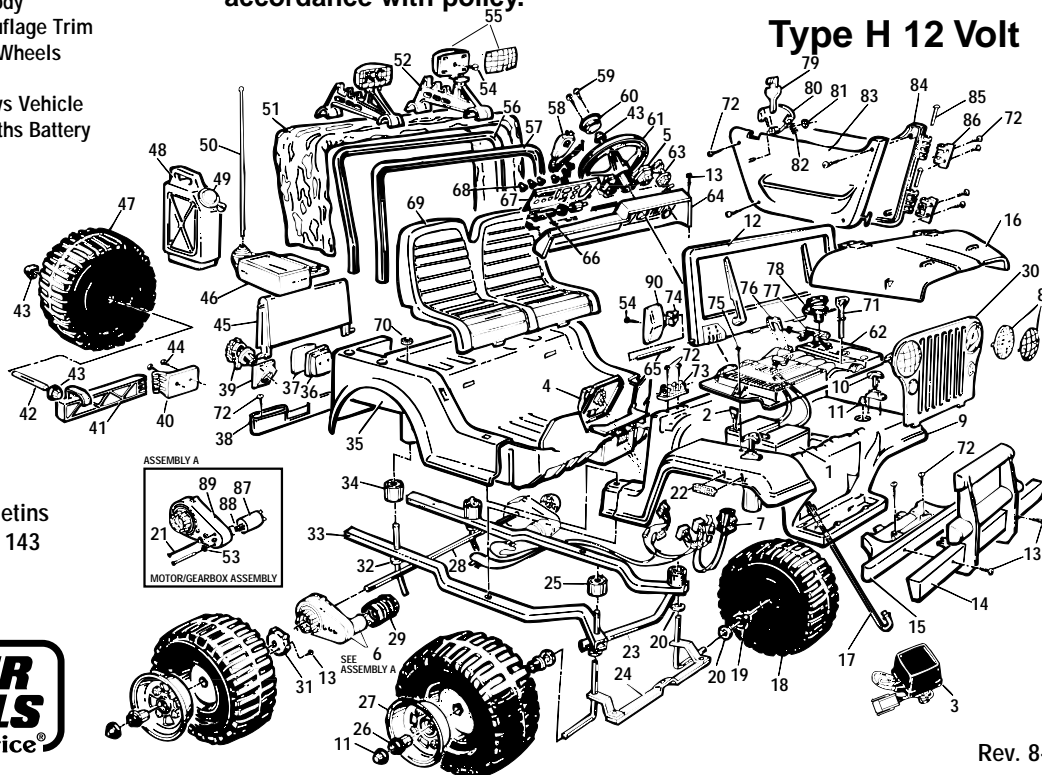

Age Range: 3-7 Yrs.
Weight Limit: 130 Lbs.
Surfaces: Hard, Grass & Hills
Speed: 2.5 / 5.0 MPH Forward
2.5 MPH Reverse
Colors: Tan Body
Camouflage Trim
Black Wheels
Intro: 1989
Warranty: 90 Days Vehicle
6 Months Battery

This product is affected by the
PW recall announced Oct 1998.
Please confirm that the product
is modified or remediated in
accordance with policy.

76229-9993 / 86250

JEEP® SAFARI®

Type H 12 Volt

Service Bulletins
138, 142 & 143

Rev. 8-23-00 Pav