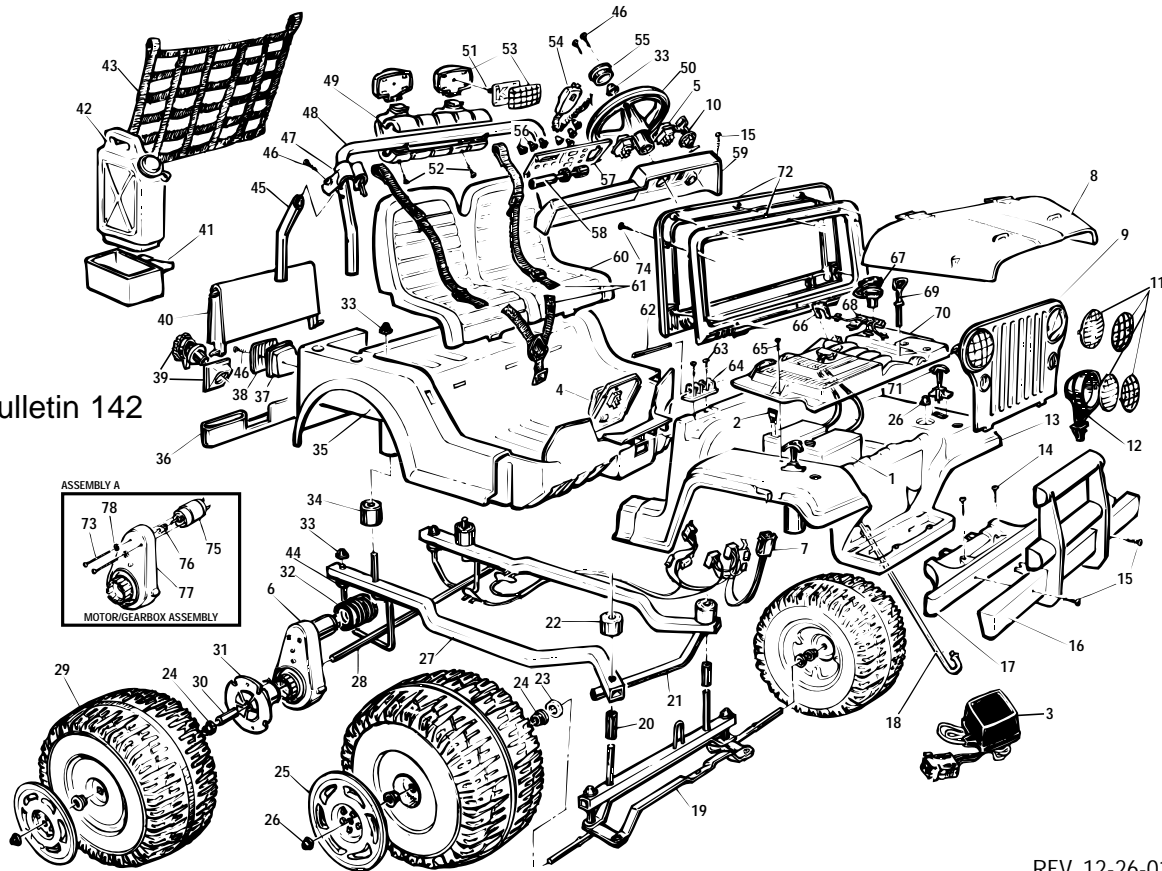

Age Range: 3-7 Yrs.
Weight Limit: 130 Lbs.
Surfaces: Hard, Grass & Hills,
Speed: 2.5 / 5.0 MPH Forward
2.5 MPH Reverse
Colors: Grey Body
Intro: 1993
Warranty: 90 Days Vehicle
6 Months Battery

76235-9993 / 86270

**JEEP® WRANGLER®
(Grey / Pace Exclusive)
12 Volt**

This product is affected by the
PW recall announced Oct 1998.
Please confirm that the product
is modified or remediated in
accordance with policy.

Service Bulletin 142

REV. 12-26-01 Pav

Item No.	Description	Part No.	Qty.	Item No.	Description	Part No.	Qty.	Item No.	Description	Part No.	Qty.
1	Battery	0801-0431	2	31	Driver	74570-2239	2	61	Seat Belt	76808-5519	1
2	30 Amp Fuse	0801-0229	2	32	Motor Cover	73233-2489	2	62	Windshield Hinge Pin	0801-0257	2
3	12 Volt Charger	0801-0225	1	33	.354 Cap Nut	0801-0215	5	63	#8 x 1/2" Screw	0801-0202	4
4	*Footswitch	76817-9159	1	34	Rear Bushing	74570-2549	2	64	Windshield Hinge	80063-0058	2
5	Control Switch	0801-0148	2	35	Rear Body	80005-0256	1	65	#10 x 1" Screw	0801-0220	3
6	Motor Gearbox Assy	78608-9529	2	36	Rear Bumper	74440-2039	1	66	Battery U Clip	74570-2669	1
7	*Main Wiring Harness	80064-0118	1	37	Taillight Housing Set	73233-2759	1	67	Radiator Cap	74570-2649	1
8	Hood (subs to red)	76817-2359	1	38	Taillight Lens Set	73233-2279	1	68	Spark Plug	74570-2129	1
9	Grill (subs to red)	73233-9809	1	39	Gas Cap/Flange Assy	73233-9249	1	69	Dipstick	74570-2329	1
10	Key	73233-2439	1	40	Tailgate (subs to red)	73243-2129	1	70	False Motor	74570-2079	1
11	Headlight/Guard Assy	73233-9339	2	41	Water Bottle Holder	74570-2049	2	71	Hood Latch	74440-9559	2
12	Running Light Housing	80030-0038	2	42	Water Bottle and Cap	78608-2239	2	72	Windshield Set	74550-9159	1
13	Front Body	80005-0255	1	43	Cargo Net	78608-5549	1	73	Motor Bolt	0801-0300	4
14	#8 x 3/4" Screw	0801-0223	2	44	5/16" Washer	0801-0253	2	74	#8 x 1-1/4" Screw	0801-0216	10
15	#10 x 1/2" Screw	0801-0255	4	45	Roll Bar Support Tube	74450-2249	2	75	Motor	76229-0640	2
16	Brush Guard	78608-2259	1	46	#8 x 1" Screw	0801-0224	8	76	Motor Drive Gear	78608-4439	2
17	Front Bumper	73233-2519	1	47	Roll Bar Bracket Set	73233-2179	1	77	Gearbox w/out Motor	74570-9269	2
18	Steering Column	74570-4439	1	48	Light Bar	74450-4209	1	78	Star Washer	0801-0331	4
19	Steering Linkage Assy	78608-4279	1	49	KC Light Rack	74440-2059	1	PARTS NOT SHOWN			
20	Spacer Axle Support (N/A)	78608-2419	2	50	Steering Wheel	74440-2379	1	Literature Bag (N/A)	80034-0474	1	
21	Front Bumper Support	76817-4159	1	51	#6 x 12" Screw	0801-0222	2	Decal Sheet, Main (subbed)	80017-0243	1	
22	Front Bushing	74570-2539	2	52	#6 x 1-1/2" Screw	0801-0221	2	Decal Radiator Sheet	74560-6029	1	
23	7/16" Washer	0801-0196	2	53	KC Light/Guard Assy	73233-9219	1	#10 x 1/2" Screw	0801-0255	2	
24	Axle Bushing	74550-2689	8	54	Microphone	73233-9479	1				
25	Hubcap	78608-2589	4	55	Steering Wheel Plug	74550-2729	1				
26	.437 Cap Nut	0801-0214	6	56	Radio Knobs	74570-2729	7				
27	Siderail	74570-4289	2	57	Radio Bezel	74570-2719	1				
28	Rear Axle (N/A)	78608-4539	1	58	Radio Dial	74570-9739	1				
29	Wheel	74570-2469	4	59	Dash	74570-2359	1				
30	Wheel Spacer (N/A)	78608-2429	2	60	Seat	76817-2309	1				

*See Service Bulletin 142

Bold and underlined parts are for Service Center orders only