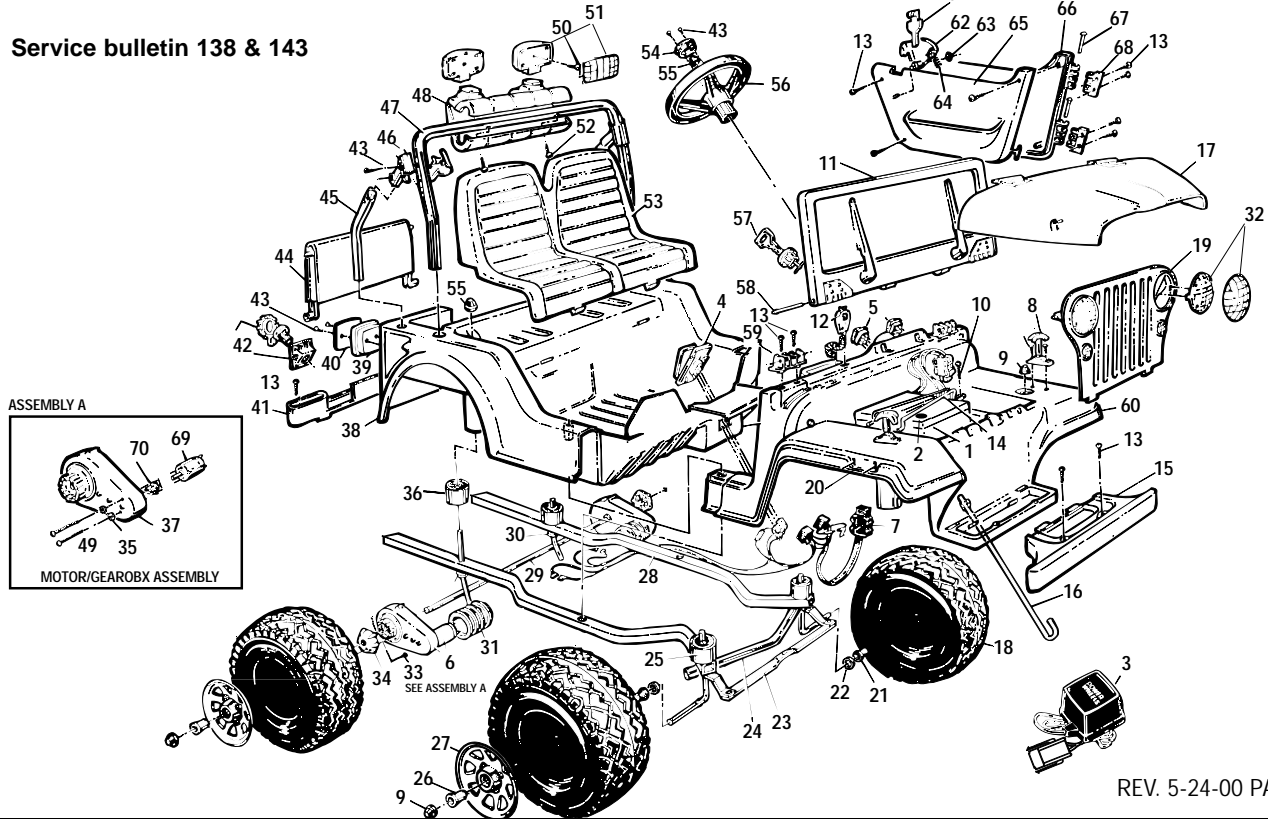

Age Range: 3-6 Yrs.
Weight Limit: 130 Lbs.
Surfaces: Hard, Grass & Hills
Speed: 2.5 / 5.0 MPH Forward
2.5 MPH Reverse
Colors: White Body
Black Wheels
Intro: 1990
Warranty: 90 Days Vehicle
6 Months Battery

This product is affected by the PW recall announced Oct 1998. Please confirm that the product is modified or remediated in accordance with policy.

76247-9993/86350 JEEP® LAREDO

TYPE H 12 VOLT
TRU EXCLUSIVE

Service bulletin 138 & 143

REV. 5-24-00 PAV

Item No.	Description	Part No.	Qty.	Item No.	Description	Part No.	Qty.	Item No.	Description	Part No.	Qty.
1	*Battery, Type H	0801-0431	2	30	5/16" Washer	0801-0253	2	59	**Windshield Hinge Set	73233-2779	2
2	30 Amp Fuse	0801-0229	2	31	Motor Cover	73233-2489	2	60	Front Body (N/A)	80005-0074	1
3	* 12 Volt Charger	0801-0225	1	32	Headlight/Guard Assembly	73233-9339	1	61	Door Latch Trigger (N/A)	80018-0056	2
4	***Footboard Assembly	76817-9159	1	33	#10 x 1/2" Screw	0801-0255	2	62	Door Latch, Left (N/A)	80018-0057	1
5	* Control Switch	0801-0148	2	34	Wheel Driver	73233-2239	2	63	Retainer .187 w/o Body	78480-2249	2
6	Motor Gearbox Assembly	76817-9519	2	35	Star Washer	0801-0331	4	64	Latch Spring	76822-4549	2
7	***Main Harness	71234-CS89	1	36	Rear Post Bushing	73233-2549	2	65	Inner Door, Left (N/A)	80018-0017	1
8	Hoodlatch	74440-9559	2	37	Gearbox Only	74560-9269	2	66	Outer Door, Left (N/A)	80018-0080	1
9	.437 Cap Nut	0801-0214	6	38	Rear Body (N/A)	80005-0075	1	67	Door Hinge Pin	76822-4499	2
10	#10 x 1" Screw	0801-0220	1	39	Taillight Housing Set	73233-2759	1	68	Door Hinge	80018-0079	2
11	Windshield Assembly (N/A)	80063-0019	1	40	Taillight Lens Set	73233-2279	1	69	Motor Only	76229-0640	2
12	Microphone	73233-9479	1	41	Rear Bumper	74440-2039	1	70	Motor Drive Gear	76817-2299	2
13	#8 x 1/2" Screw	0801-0202	16	42	Gas Cap/Flange Assembly	73233-9249	1	PARTS NOT SHOWN			
14	Battery Retainer	74540-4419	1	43	1" Plastilock Screw	0801-0224	8	Door Assembly, Right (N/A)	80018-0077	1	
15	Front Bumper	73233-2519	1	44	Tailgate	73231-2139	1	Door Assembly, Left (N/A)	80018-0076	1	
16	Steering Column	74560-4239	1	45	Roll-Bar Support Tube	74450-2249	2	Inner Door, Right	80018-0022	1	
17	Hood	74560-2079	1	46	Roll-Bar Bracket Set	73233-2179	2	Outer Door, Right (N/A)	80018-0078	1	
18	Wheel	73243-2459	4	47	Roll-Bar (substitution)	74450-9219	1	Door Latch, Right (N/A)	80018-0020	1	
19	Grill Assembly	74560-9809	1	48	KC Light Rack	74440-2059	1	Main Decal Sheet	N/A	1	
20	Parking Lens Decal	80017-0107	1	49	Motor Bolts	0801-0300	4	Radiator Decal Sheet	74560-6029	1	
21	7/16" Wheel Bushing	74550-2689	2	50	#6 x 1/2" Phillips Screw	0801-0222	2	Windshield Decal Sheet	76217-0320	1	
22	7/16" Washer	0801-0196	4	51	KC Light/Guard Assembly	73233-9219	1	Literature Bag (N/A)	80044-0235	1	
23	Steering Linkage	76817-4229	1	52	#6 x 1-1/2" Screw	0801-0221	2	Use & Care Manual	76247-CCCC	1	
24	Front Bumper Support	76817-4159	1	53	Seat	76817-2309	1				
25	Front Post Bushing	73233-2539	2	54	Steering Wheel Cap	74550-2729	1				
26	Hex Bushing	73233-2559	4	55	.354 Cap Nut	0801-0215	3				
27	Hubcap	74560-2579	4	56	Steering Wheel	74440-2379	1				
28	Left Siderail	74540-4119	2	57	Key/Housing Assembly	73233-2439	1				
29	Rear Axle Assembly	76817-4559	1	58	**Hinge Screw (before 8-1-94)	0801-0256	2				

* See service bulletin 138
** See service bulletin 143

*** See service bulletin
N/A = Not Available