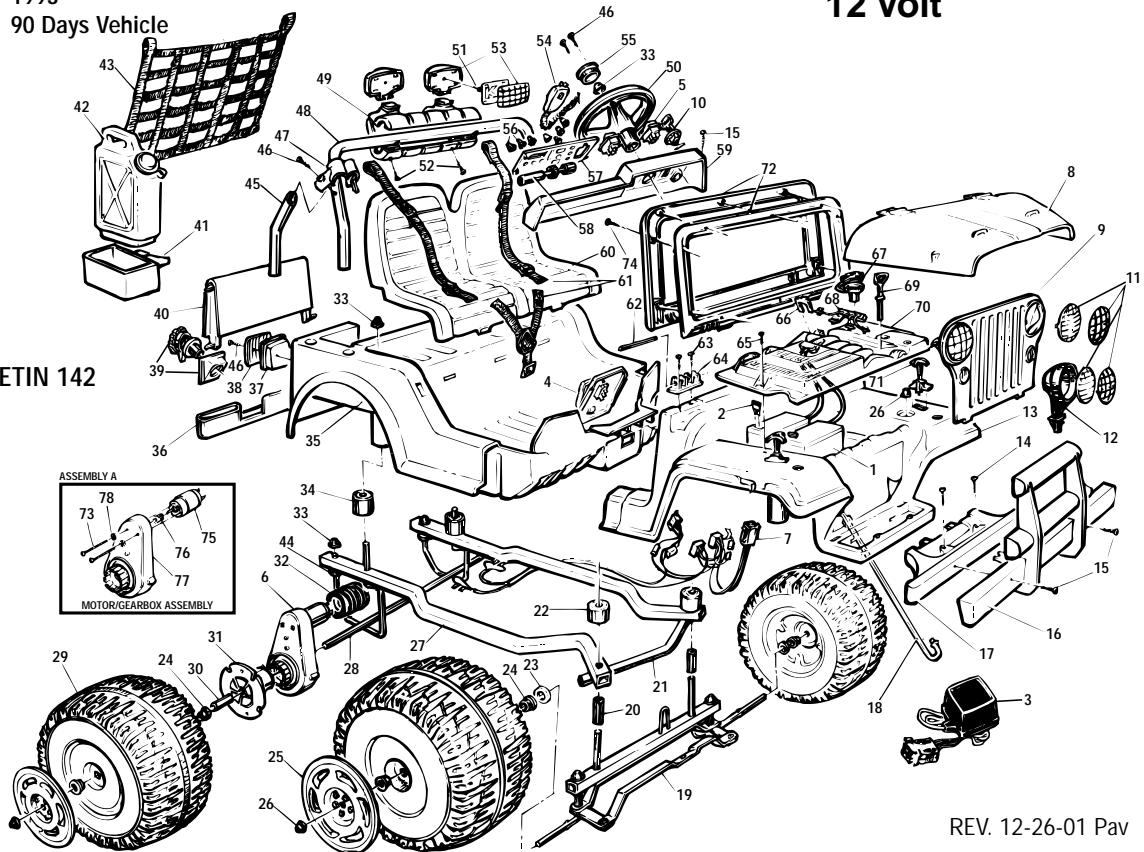

Age Range: 3-7 Yrs.
Weight Limit: 130 Lbs.
Surfaces: Hard, Grass & Hills
Speed: 2.5 / 5.0 MPH
Forward
2.5 MPH Reverse
Colors: Red Body
Intro: 1993
Warranty: 90 Days Vehicle

This product is affected
by the PW recall
announced Oct 1998.
Please confirm that the
product is modified or
remediated in accordance
with policy.

76248-9993 / 86370

JEEP® WRANGLER®

(RED Pace Exclusive)
12 Volt

SERVICE BULLETIN 142

REV. 12-26-01 Pav

Item No.	Description	Part No.	Qty.	Item No.	Description	Part No.	Qty.	Item No.	Description	Part No.	Qty.
1	Battery	0801-0431	2	30	Wheel Spacer (N/A)	78608-2429	2	59	Dash	74570-2359	1
2	30 Amp Fuse	0801-0229	2	31	Driver	74570-2239	2	60	Seat	76817-2309	1
3	12 Volt Charger	0801-0225	1	32	Motor Cover	73233-2489	2	61	Seat Belt	78608-5519	1
4	*Footswitch	<u>76817-9159</u>	1	33	.354 Cap Nut	0801-0215	5	62	Windshield Hinge Pin	0801-0257	2
5	Control Switch	0801-0148	2	34	Rear Bushing	74570-2549	2	63	#8 x 1/2" Screw	0801-0202	4
6	Motor Gearbox Assy	78608-9529	2	35	Rear Body	76817-2249	1	64	Windshield Hinge	80063-0058	2
7	* Wire Harness	<u>78630-9799</u>	1	36	Rear Bumper	74440-2039	1	65	#10 x 1" Screw	0801-0220	3
8	Hood	76817-2359	1	37	Taillight Housing Set	73233-2759	1	66	Battery U Clip	74570-2669	1
9	Grill	73233-9809	1	38	Taillight Lens Set	73233-2279	1	67	Radiator Cap	74570-2649	1
10	Key	73233-2439	1	39	Gas Cap/Flange Assy	73233-9249	1	68	Spark Plug	74570-2129	1
11	Headlight/Guard Assy	73233-9339	2	40	Tailgate	73243-2129	1	69	Dipstick	74570-2329	1
12	Running Light Housing	80030-0038	2	41	Water Bottle Holder	74570-2049	2	70	False Motor	74570-2079	1
13	Front Body (N/A)	80005-0257	1	42	Water Bottle and Cap	78608-2239	2	71	Hood Latch	74440-9559	2
14	#8 x 3/4" Screw	0801-0223	2	43	Cargo Net	78608-5549	1	72	Windshield Set	74450-9159	1
15	#10 x 1/2" Screw	0801-0255	4	44	5/16" Washer	0801-0253	2	73	Motor Bolt	<u>0801-0300</u>	4
16	Bush Guard	78608-2259	1	45	Roll Bar Support Tube	74550-2249	2	74	#8 x 1-1/4" Screw	0801-0216	10
17	Front Bumper	76817-4159	1	46	#8 x 1" Screw	0801-0224	8	75	Motor	<u>76229-0640</u>	2
18	Steering Column	74570-4439	1	47	Roll Bar Bracket Set	73233-2179	1	76	Motor Drive Gear	78608-4439	2
19	Steering Linkage Assy	78608-4279	1	48	Light Bar	74450-4209	1	77	Gearbox	<u>74570-9269</u>	2
20	Spacer Axle Support (N/A)	78608-2419	2	49	KC Light Rack	74440-2059	1	78	Star Washer	<u>0801-0331</u>	4
21	Front Bumper Support	76817-4159	1	50	Steering Wheel	74440-2379	1	PARTS NOT SHOWN			
22	Front Bushing	74570-2539	2	51	#6 x 1/2" Screw	0801-0222	2	Literature Bag (N/A)	80034-0474	1	
23	7/16" Washer	0801-0196	2	52	#6 x 1-1/2" Screw	0801-0221	2	Decal Sheet, Main	80017-0243	1	
24	Axle Bushing	74550-2689	8	53	KC Light/Guard Assy	73233-9219	1	Decal Radiator Sheet	74560-6029	1	
25	Hubcap (substitute part)	78608-2589	4	54	Microphone	73233-9479	1	#10 x 1/2" Screw	0801-0255	2	
26	.437 Cap Nut	0801-0214	6	55	Steering Wheel Plug	74550-2729	1				
27	Siderail	74570-4289	2	56	Radio Knobs	74570-2729	7				
28	Rear Axle (N/A)	80046-0069	1	57	Radio Bezel	74570-2719	1				
29	Wheel	74570-2469	4	58	Radio Dial	74570-9739	1				

N/A = Not Available **Bold and underlined parts are for Service Center orders only**

*See Service Bulletin 142