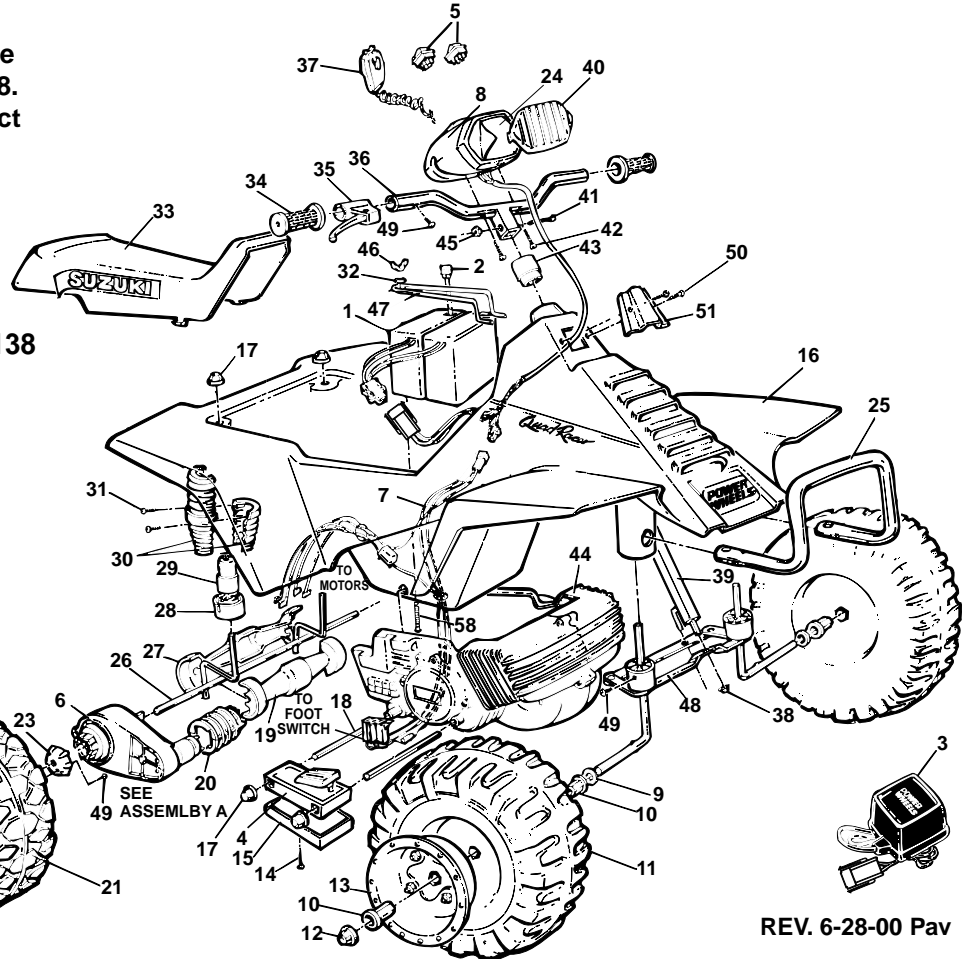

Age Range: 3-7 Yrs.
Weight Limit: 65 Lbs.
Surfaces: Hard, Grass & Hills
Speed: 2.5 / 5.0 MPH
Colors: Yellow Body
Blue Seat

Intro: 1991
Warranty: 90 Days Vehicle
6 Months Battery

76262-9963 / 86550 SUZUKI® QUAD RACER

12 Volt

This product is affected by the PW recall announced Oct 1998. Please confirm that the product is modified or remediated in accordance with policy.

REV. 6-28-00 Pav

SERVICE BULLETINS 136 & 138

ASSEMBLY A