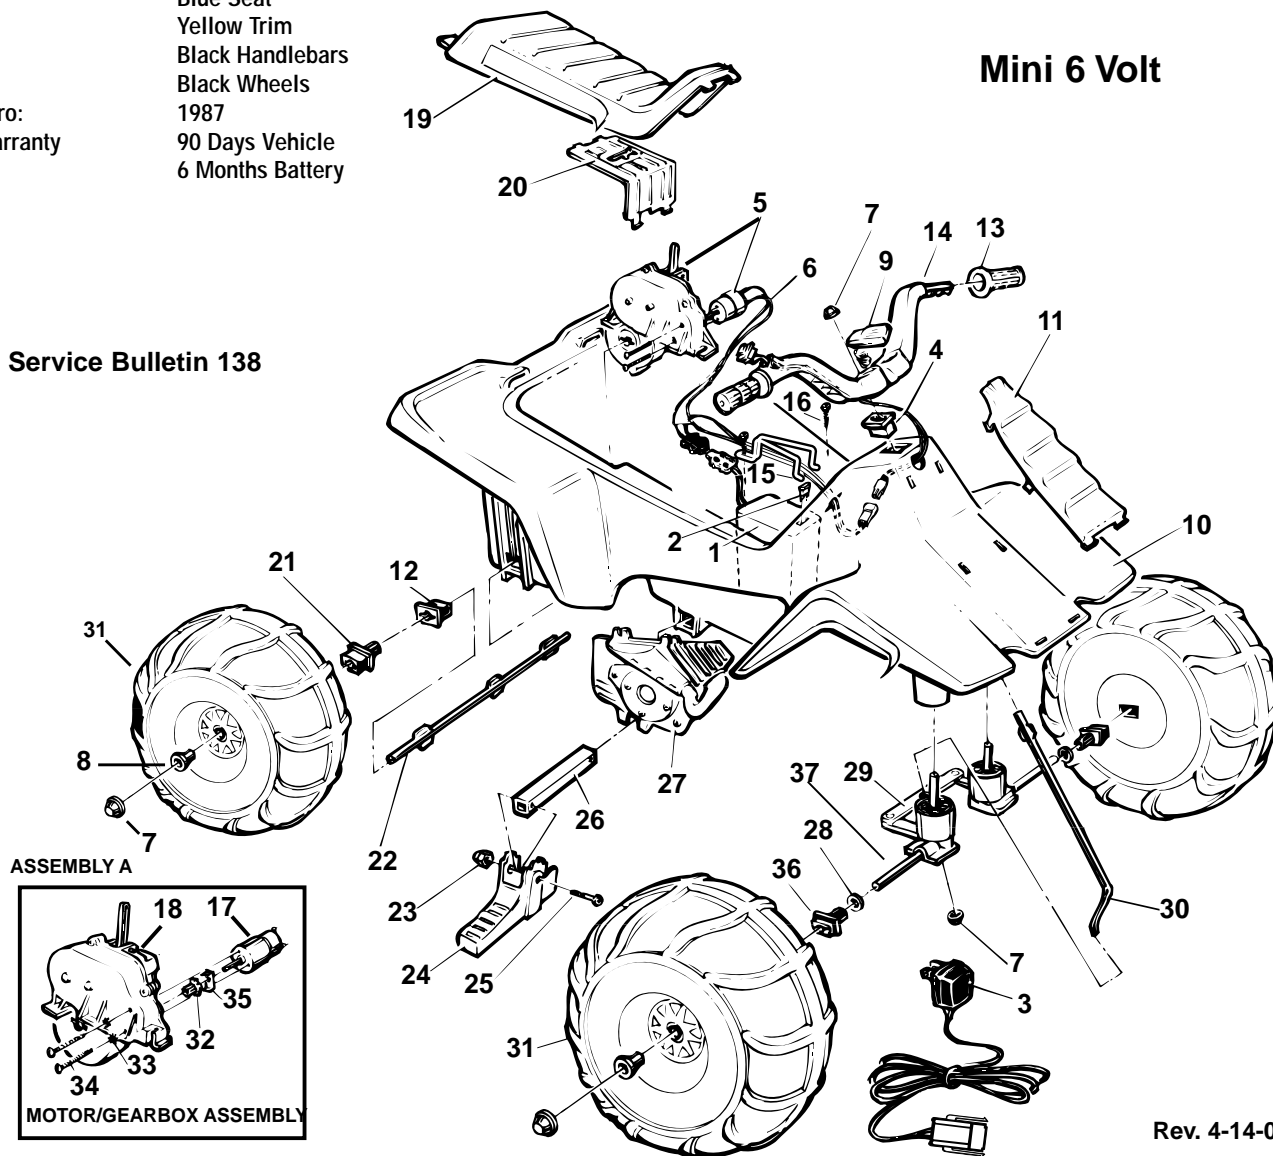

Age Range: 1-3 Yrs.
 Weight Limit: 40 Lbs.
 Surfaces: Hard, Grass & Carpet
 Speed: 1 MPH
 Colors: Red Body
 Blue Seat
 Yellow Trim
 Black Handlebars
 Black Wheels

Intro: 1987
 Warranty: 90 Days Vehicle
 6 Months Battery

76298-9993 / 83600

LIL COYOTE®

Mini 6 Volt

Service Bulletin 138

Rev. 4-14-00 CMC

Item No.	Description	Part No.	Qty.	Item No.	Description	Part No.	Qty.	Item No.	Description	Part No.	Qty.
1	*Battery 6 Volt (Type H)	0801-0431	1	15	Battery Retainer	74504-4429	1	30	Steering Column	80054-0046	1
2	25 Amp Fuse	0801-0151	1	16	#8 x 3/4" Plascrew	0801-0223	1	31	Wheel	73237-2469	4
3	* Charger 6 volt	0801-0247	1	17	Motor w/ Pinion	74590-9539	1	32	Motor Drive Gear	74504-2259	1
4	Switch Assm.	78560-2799	1	18	#5 Gearbox	72629-9259	1	33	Star Washer	0801-0330	2
5	#5 Motor/Gearbox Assy (Includes #17,18,32,33,34 and 35)	74504-9519	1	19	Seat (N/A)	80067-0037	1	34	Motor Bolt	0801-0269	2
6	* Wiring Harness (Main)(N/A)	74504-9059	1	20	Motor Cover	73560-9489	1	35	Lock Washer	0801-0329	1
7	.354 White Cap Nut	0801-0251	6	21	Bushing w/Long Extension	78560-2659	2	36	Bushing w/ Short Extension (N/A)	80009-0035	3
8	Wheel Bushing	78560-2679	4	22	Rear Axle	74504-4539	1	37	Front Axle	74504-4509	2
9	Microphone/Cord Assy.	74550-9479	1	23	Acorn Nut	0801-0218	2	PARTS NOT SHOWN			
10	Body (N/A)	77440-2109	1	24	Footpeg	77440-2159	2				
11	Grill	77440-2839	1	25	1-1/4" Shoulder Bolt	0801-0304	2		Retainer Clip (N/A)	80001-0096	2
12	Bushing w/o Extension	74504-2549	2	26	Footpeg Support	74504-2129	1		Assembly Manual (N/A)	80034-0027	1
13	Handgrips	74504-2219	2	27	False Motor Set (N/A)	80021-0027	1		Use and Care Manual (N/A)	80034-0028	1
14	Handlebar/Switch Assy. (N/A)	80029-0018	1	28	5/16" Washer	0801-0253	2		Decal Sheet (N/A)	802017-0738	1
				29	Steering Linkage	74504-4219	1				