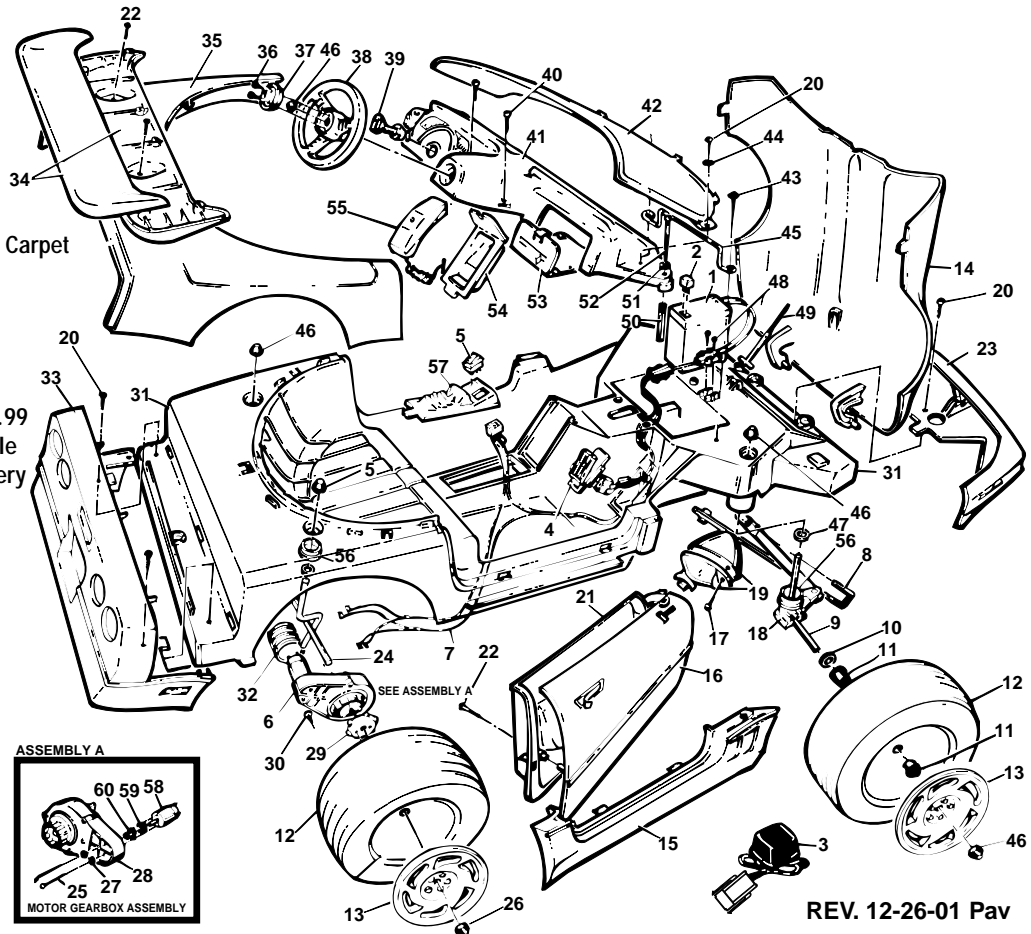

76803-9993 / 85375 TURBO CORVETTE®

Super 6 Volt

This product is affected by the
PW recall announced Oct 1998.
Please confirm that the prod-
uct is modified or remediated
in accordance with policy.

Age Range: 3-7 Yrs.
Weight Limit: 65 Lbs.
Surfaces: Hard, Grass & Carpet
Speed: 3.5 MPH
Colors: White Body
Black Tires
Red Interior
Avail: 1992
Suggested Retail $159.99 - 179.99
Warranty 90 Days Vehicle
6 Months Battery

REV. 12-26-01 Pav

Item No.	Description	Part No.	Qty.	Item No.	Description	Part No.	Qty.	Item No.	Description	Part No.	Qty.
1	Battery (Type H)	0801-0431	1	26	.437 Cap Nut	0801-0214	2	51	#6 Washer	80061-0003	2
2	Thermal Fuse	0801-0153	1	27	Star Washer	0801-0330	4	52	#8 x 3-3/4" Plascrow	80006-0003	2
3	Charger, Super 6 Volt (Type H)	0801-0237	1	28	<u>3A Gearbox (w/insert)</u>	<u>74580-9269</u>	2	53	Glovebox Door	80018-0062	1
4	Footboard Assembly	76803-9159	1	29	Driver	73233-2239	2	54	Phone Housing	80001-0259	1
5	Control Switch	0801-0148	1	30	#10 x 1/2" Screw	0801-0255	2	55	Phone	80038-0010	1
6	Motor Gearbox Assy	76804-9519	2	31	Chassis	80005-0116	1	56	Axle Bushing	74770-2669	4
7	<u>Wiring Harness (Include #5)</u>	<u>76176-9719</u>	1	32	Motor Cover	74590-2489	2	57	Console Shifter	80001-0258	1
8	Steering Column	80054-0001	1	33	Rear Panel	80058-0017	1	58	<u>Motor w/Pinion</u>	<u>74580-9539</u>	2
9	Front Axle	73241-4509	2	34	Spoiler Set	80001-0257	1	59	D Lock Washer	0801-0329	2
10	5/16" Washer	0801-0253	2	35	Rear Deck	80005-0215	1	60	Motor Drive Gear	74550-2269	2
11	Wheel Bushing	74770-2539	4	36	#8 x 1" Screw	0801-0224	2	PARTS NOT SHOWN			
12	Wheel	80062-0001	4	37	Steering Wheel Cap	76803-2729	1	Outer Door (Left)	80018-0141	1	
13	Hubcap	80033-0018	4	38	Steering Wheel	74440-2379	1	Inner Door (Left)	80018-0061	1	
14	Hood	80031-0049	1	39	Key and Housing Assy	73233-2439	1	Quarter Panel (Left)	80022-0030	1	
15	Quarter Panel (Right)	80022-0031	1	40	#8 x 1-1/4" Plascrow	0801-0216	2	Fastener	80010-0008	1	
16	Outer Door (Right)	80018-0142	1	41	Dashboard	80016-0011	1	Main Decal Sheet	80017-0184	1	
17	#6 x 1/2" Screw	0801-0222	2	42	Windshield	80063-0060	1	Mirror Decals	80017-0013	1	
18	Steering Linkage	76181-4229	1	43	#8 x 7/8" Trusshead Screw	0801-0228	2	Literature Bag	80044-0377	1	
19	Mirror Set (4 Pieces)	80001-0323	1	44	#10 Washer	76822-4409	2				
20	#8 x 3/4" Plascrow	0801-0223	6	45	Battery Retainer	76181-4419	1				
21	Inner Door (Right)	80018-0059	1	46	.354 Cap Nut	0801-0215	7				
22	#10 x 3/4" Screw	0801-0309	10	47	Spacer	80052-0032	2				
23	Front Nose Piece	80005-0214	1	48	#6 x 3/4" Phillips Screw	80006-0178	2				
24	Rear Axle Assembly	80046-0057	1	49	Hood Support Rod	80001-0040	1				
25	<u>Motor Bolt</u>	<u>0801-0269</u>	4	50	Door Hinge Bushing	80009-0002	2				

Bold and underlined parts are for Service Center orders only