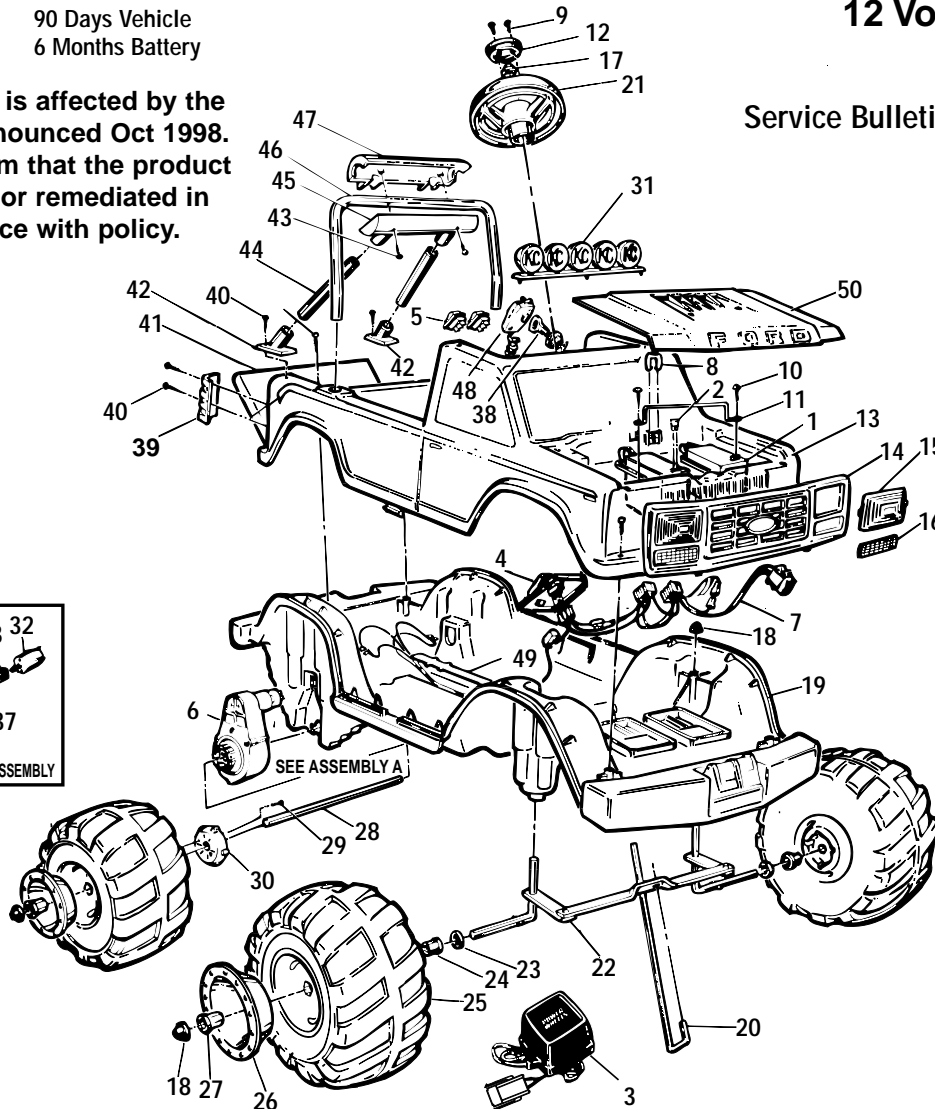

Age Range: 3-7 Yrs.
Weight Limit: 65 Lbs.
Surfaces: Hard, Grass & Hills
Speed: 2.5 / 5.0 MPH
Colors: Red Body
Intro: 1993
Warranty: 90 Days Vehicle
6 Months Battery

76807-9993 / 86460 Monster

12 Volt

Service Bulletin 138 & 142

This product is affected by the PW recall announced Oct 1998. Please confirm that the product is modified or remediated in accordance with policy.

REV. 12-26-01 Pav

Item No.	Description	Part No.	Qty.	Item No.	Description	Part No.	Qty.	Item No.	Description	Part No.	Qty.
1	†Battery	0801-0431	2	22	Steering Linkage (N/A)	78670-4259	1	43	#8 x 1-1/2" Screw	0801-0308	2
2	30 Amp Fuse	0801-0229	2	23	7/16" Washer	0801-0196	4	44	Roll-Bar Support	78670-4239	2
3	†Charger 12 Volt	0801-0225	1	24	Round Bushing	74550-2689	2	45	Roll-Bar Cover (Lower)	78670-2189	1
4	*Footboard Assembly	76817-9159	1	25	Wheel	78471-2469	4	46	Roll-Bar	78670-4219	1
5	†Switch (Hi/Low, Fwd./Rev.)	76822-9099	2	26	Hubcap	74590-2579	4	47	Roll-Bar Cover (Upper)	78670-2179	1
6	3A Motor/Gearbox Assy. w/Insert	74780-9509	2	27	Hex Bushing	73233-2559	4	48	Microphone	73233-9479	1
7	*† Main Harness	78670-9799	1	28	Rear Axle	80046-0013	1	49	Main Harness Cover	78471-2459	1
8	Battery U-Clip	74570-2669	1	29	#10 x 1/2" Phillips Screw	0801-0255	2	50	Hood (N/A)	80031-0003	1
9	#8 x 1" Phillips Plascrew	0801-0224	2	30	Wheel Driver	73233-2239	2	PARTS NOT SHOWN			
10	Screw			31	K-C Light Group	78640-9239	1		Twist Lock Clip	78670-0100	1
11	Battery Retainer	76181-4419	1	32	Motor w/Pinion	74590-9539	2		Literature Bag (N/A)	80034-0461	1
12	Steering Wheel Cap	74550-2729	1	33	D Lock Washer	0801-0329	2		Antenna	N/A	
13	Body (Upper) (N/A)	80005-0247	1	34	Motor Drive Gear	74550-2269	2		Motor Cover	78670-2239	1
14	Grill	78640-2129	1	35	Star Washer	0801-0330	4		Decal Sheet (N/A)	80017-0231	1
15	Headlight Lens Set	76807-2279	1	36	Motor Bolts	0801-0269	4		Use & Care Manual	76807-CCCC	1
16	Parking Lens Set (N/A)	78640-2759	1	37	3A Gearbox w/Insert	74580-9269	2				
17	.354 Cap Nut	0801-0215	1	38	Key/Housing Assembly	73233-2439	1				
18	.437 Cap Nut	0801-0214	6	39	Taillight Set (N/A)	80003-0064	1				
19	Body (Lower) (N/A)	80005-0254	1	40	#8 x 1/2" Plascrew	0801-0202	6				
20	Steering Column	78471-4239	1	41	Tailgate	76807-2129	1				
21	Steering Wheel	74440-2379	1	42	Roll-Bar Bracket Set	78670-2199	1				

N/A = Not Available * See service bulletin 142 † See service bulletin 138

Bold and underlined parts are for Service Center orders only.