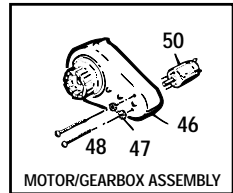

Service Bulletins 138, 142 & 143 ASSEMBLY A