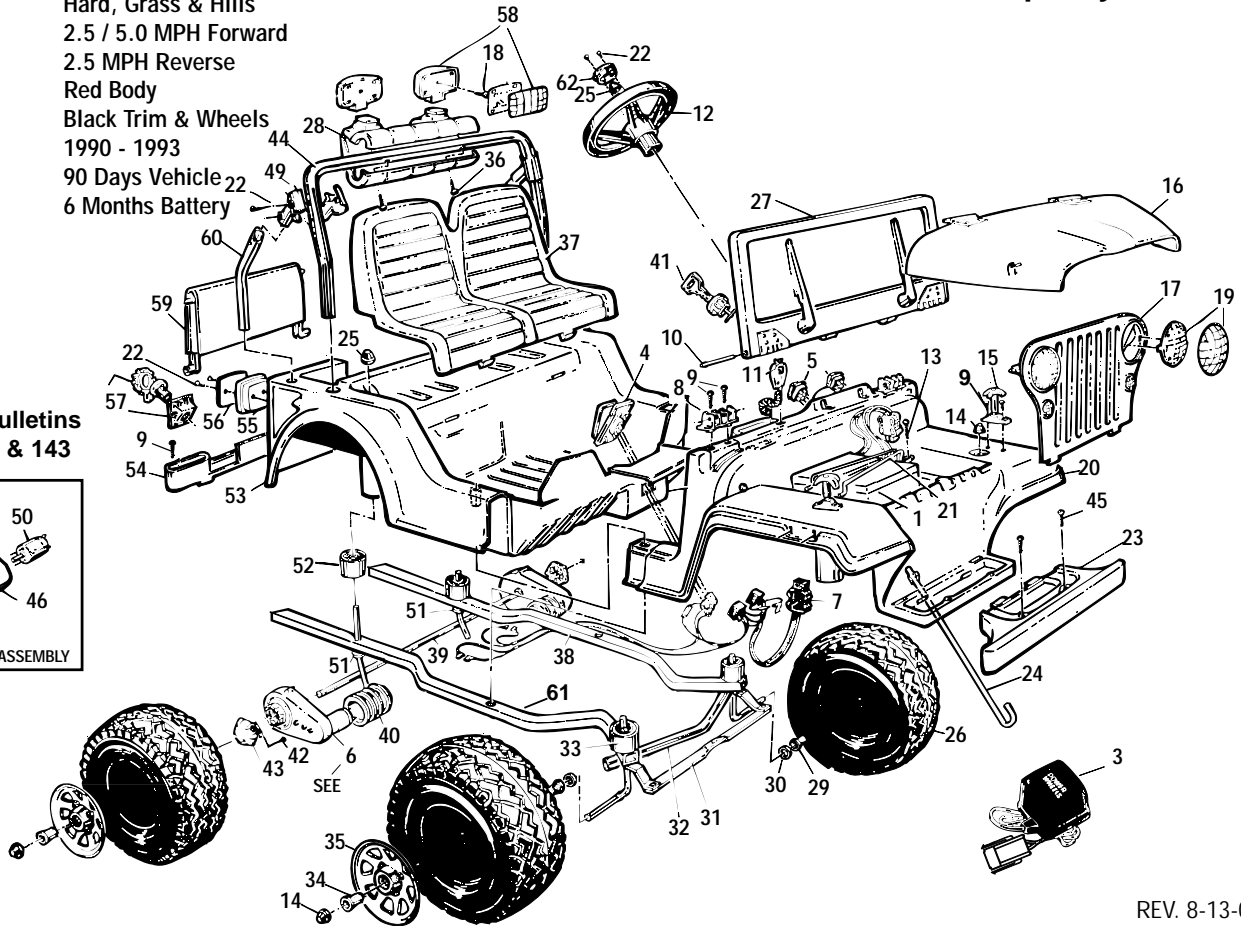

76817-9993 / 86225 JEEP®

Type H / 12 Volt

This product is affected by the PW recall announced Oct 1998. Please confirm that the product is modified or remediated in accordance with policy.

Age Range: 3-7 Yrs.
 Weight Limit: 130 Lbs.
 Surfaces: Hard, Grass & Hills
 Speed: 2.5 / 5.0 MPH Forward
 2.5 MPH Reverse
 Colors: Red Body
 Black Trim & Wheels
 Avail 1990 - 1993
 Warranty 90 Days Vehicle
 6 Months Battery