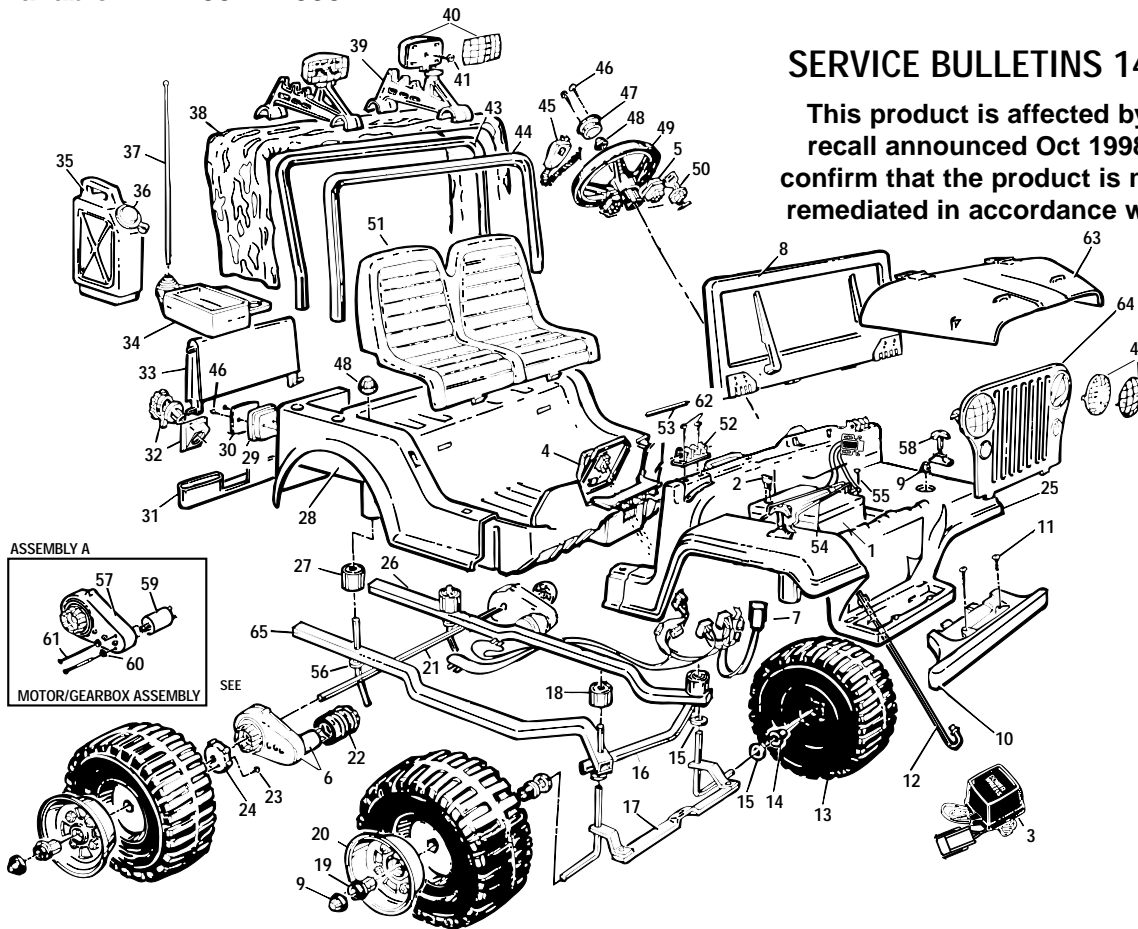

Age Range: 3-6 Yrs.
Weight Limit: 90 Lbs.
Surfaces: Hard, Grass & Hills
Speed: 2.5 / 5.0 MPH
Colors: Tan & Camouflage
Available: 1992 - 1993

76819-9993 / 86260

JEEP® SAHARA™

Youth Series
12-VOLT

SERVICE BULLETINS 142 & 143

This product is affected by the PW recall announced Oct 1998. Please confirm that the product is modified or remediated in accordance with policy.

REV. 12-26-01 Pav

Item No.	Description	Part No.	Qty.	Item No.	Description	Part No.	Qty.	Item No.	Description	Part No.	Qty.
1	Battery	0801-0431	2	26	Left Siderail	74570-4289	2	51	Seat	76817-2309	1
2	30 AMP Fuse	0801-0229	2	27	Rear Bushing	74570-2549	2	52	**Windshield Hinge Set	73233-2779	1
3	12 Volt Charger	0801-0225	1	28	Rear Body (N/A)	76819-2239	1	53	Hinge Screw	0801-0256	2
4	* Footboard Assembly	73233-9159	1	29	Taillight Housing Set	73233-2759	1	54	Battery Retainer	74540-4419	1
5	Control Switch	0801-0148	2	30	Taillight Lens Set	73233-2279	1	55	#10 x 1" Screw	0801-0220	1
6	Motor Gearbox Assembly	76819-9519	2	31	Rear Bumper	74440-2039	1	56	5/16" Washer	0801-0253	2
7	* Main Harness	73233-9799	1	32	Gas Cap/Flange Assy.	73233-9249	1	57	Gearbox Only	73233-9269	2
8	Windshield Assembly	80063-0061	1	33	Tailgate	73245-2129	1	58	Hoodlatch	74440-9559	2
9	.437 Cap Nut	0801-0214	6	34	Water Can Bracket (N/A)	80007-0000	1	59	Motor/Pinion Assembly	76819-9519	2
10	Front Bumper	73233-2519	1	35	Water Can and Cap	78607-2239	1	60	Star Washer	0801-0331	4
11	#8 x 3/4" Screw	0801-0223	2	36	Water Can Cap Only	80001-0099	1	61	Motor Bolts	0801-0300	4
12	Steering Column	74560-4239	1	37	Antenna	80002-0000	1	62	#8 x 1/2" Screw	0801-0202	4
13	Wheel	76231-2459	1	38	Canopy	80012-0000	1	63	Hood	76819-2119	1
14	Axle Bushing	74550-2689	2	39	Light Rack (Subs to Blue)	76820-2239	2	64	Grill	76820-9809	1
15	7/16" Washer	0801-0196	4	40	KC Light/Guard Assembly	73233-9219	2	65	Right Siderail	74540-4129	1
16	Front Bumper Support	76817-4159	1	41	#6 x 1/2" Phillips Screw	0801-0222	2				
17	Steering Linkage (N/A)	80055-0045	1	42	Headlight/Guard Assembly	73233-9339	1				
18	Front Bushing	74570-2539	2	43	Rear Roll Bar	76229-4219	1				
19	Hex Bushing	73233-2559	4	44	Front Roll Bar	76229-4249	1				
20	Hubcap (N/A)	80033-0023	4	45	Microphone	73233-9479	1				
21	Rear Axle Assembly	76229-4139	1	46	#8 x 1" Screw	0801-0224	6				
22	Motor Cover	73233-2489	2	47	Steering Wheel Plug	74550-2729	1				
23	#10 x 1/2" PlascREW	0801-0255	4	48	.354 Cap Nut	0801-0215	3				
24	Driver	73233-2239	2	49	Steering Wheel	74440-2379	1				
25	Front Body	78607-2239	1	50	Key Assembly	73233-2439	1				

PARTS NOT SHOWN

Windshield Decal	76217-0320	1
Radiator Decal	74560-6029	1
Main Decal (NA)	80017-0170	1
Literature Bag	80034-0449	1
Large Parts Bag	80043-0112	1
Small Parts Bag (N/A)	80044-0333	1

* See Service Bulletin 142 **Bold and underlined parts are for Service Center orders only**

** See service bulletin 143

N/A = Not Available