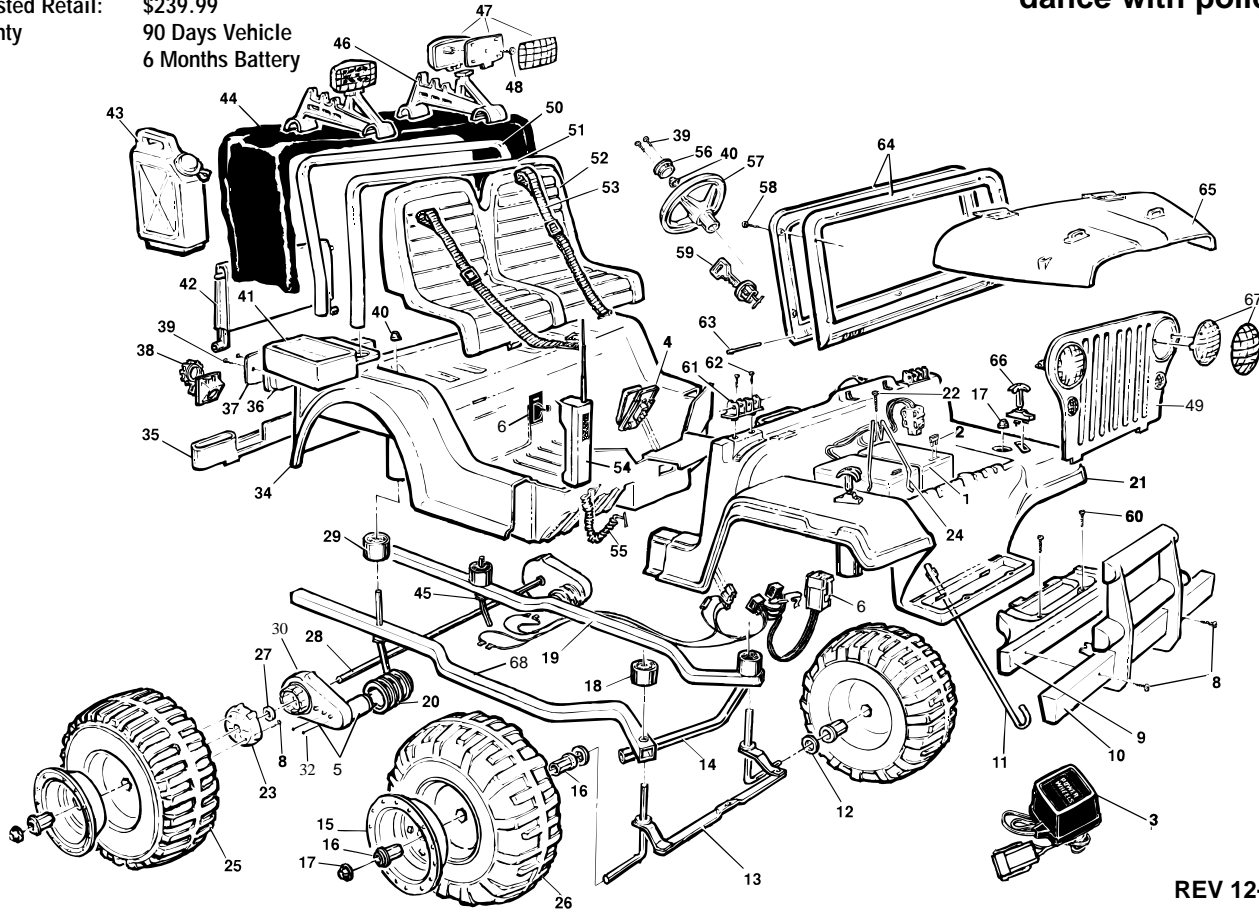

For 76820-9993 Jeep Commando's produced *after 8-17-95*

Age Range: 3-7 Yrs.
 Weight Limit: 130 Lbs.
 Surfaces: Hard, Grass & Hills
 Speed: 2.5 / 5.0 MPH
 Colors: Tan Body
 Blue Trim
 Intro: 1994
 Suggested Retail: \$239.99
 Warranty: 90 Days Vehicle
 6 Months Battery

76820-9993 / 86290 Jeep® Commando

Advanced Series
 12 Volt

This product is affected by the PW recall announced Oct 1998. Please confirm that the product is modified or remediated in accordance with policy.