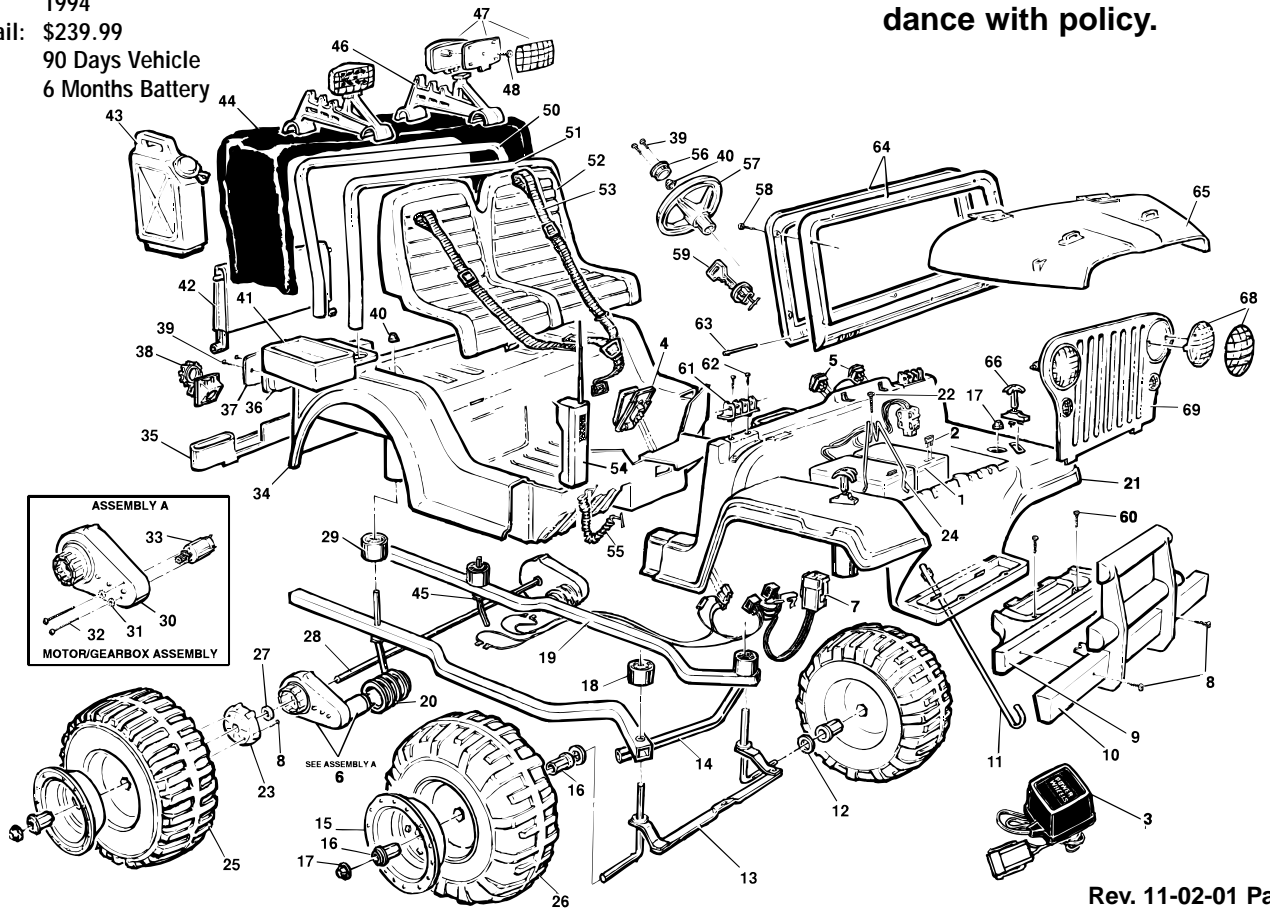

Use this diagram for Jeeps made *before 8/17/95*

Age Range: 3-7 Yrs.
 Weight Limit: 130 Lbs.
 Surfaces: Hard, Grass & Hills
 Speed: 2.5 / 5.0 MPH
 Colors: Tan Body
 Blue Trim
 Intro: 1994
 Suggested Retail: \$239.99
 Warranty: 90 Days Vehicle
 6 Months Battery

76820-9993 / 86290

JEEP® COMMANDO Advanced Series 12 Volt

This product is affected by the PW recall announced Oct 1998. Please confirm that the product is modified or remediated in accordance with policy.