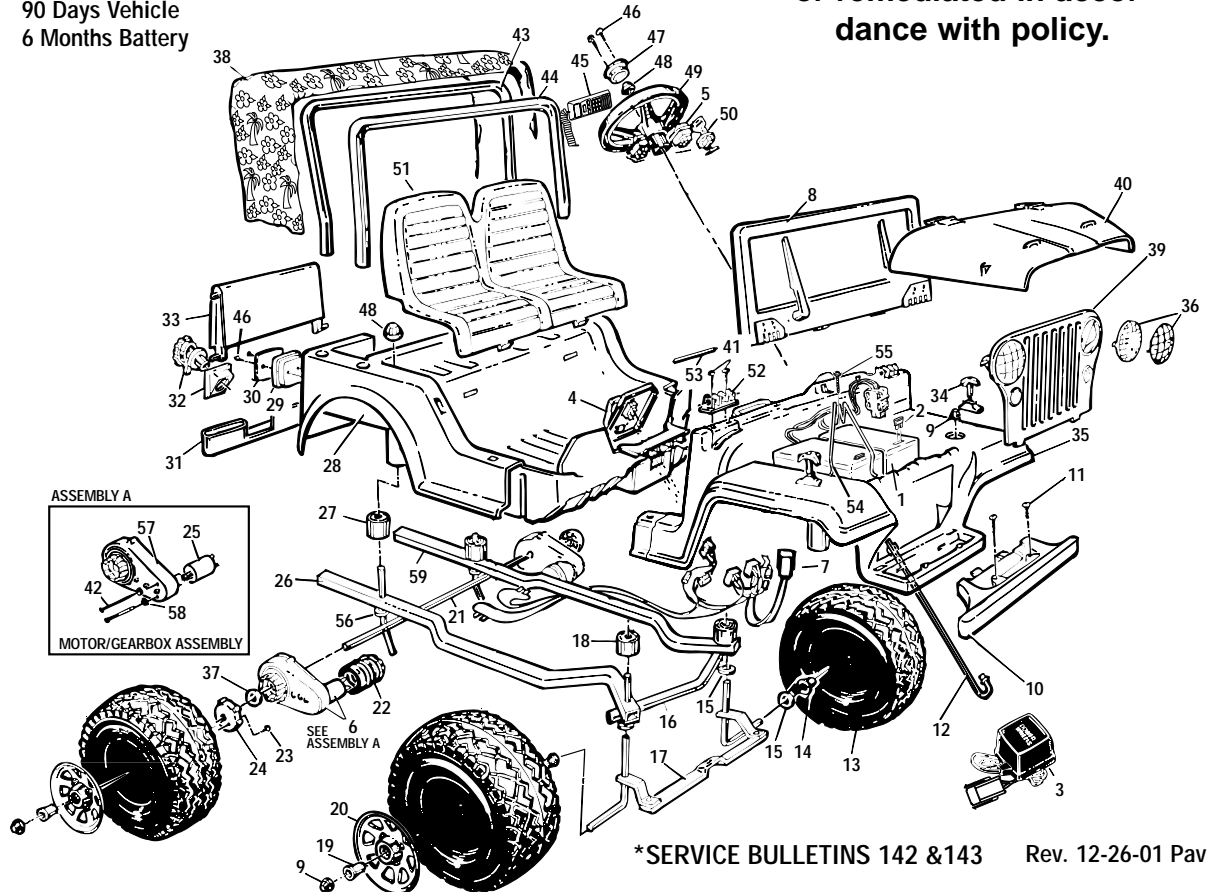

Age Range: 3-6 Yrs.
 Weight Limit: 130 Lbs.
 Surfaces: Hard, Grass & Hills
 Speed: 2.5 / 5.0 MPH Forward
 2.5 MPH Reverse
 Colors: White Body
 Pink Wheels
 Pink Trim
 Intro: 1993
 Suggested Retail: \$149.99
 Warranty: 90 Days Vehicle
 6 Months Battery

76821-9993 / 86280 Barbie™ Beach Cruiser™ Advanced Series Type H / 12 Volt

This product is affected by the PW recall announced Oct 1998. Please confirm that the product is modified or remediated in accordance with policy.