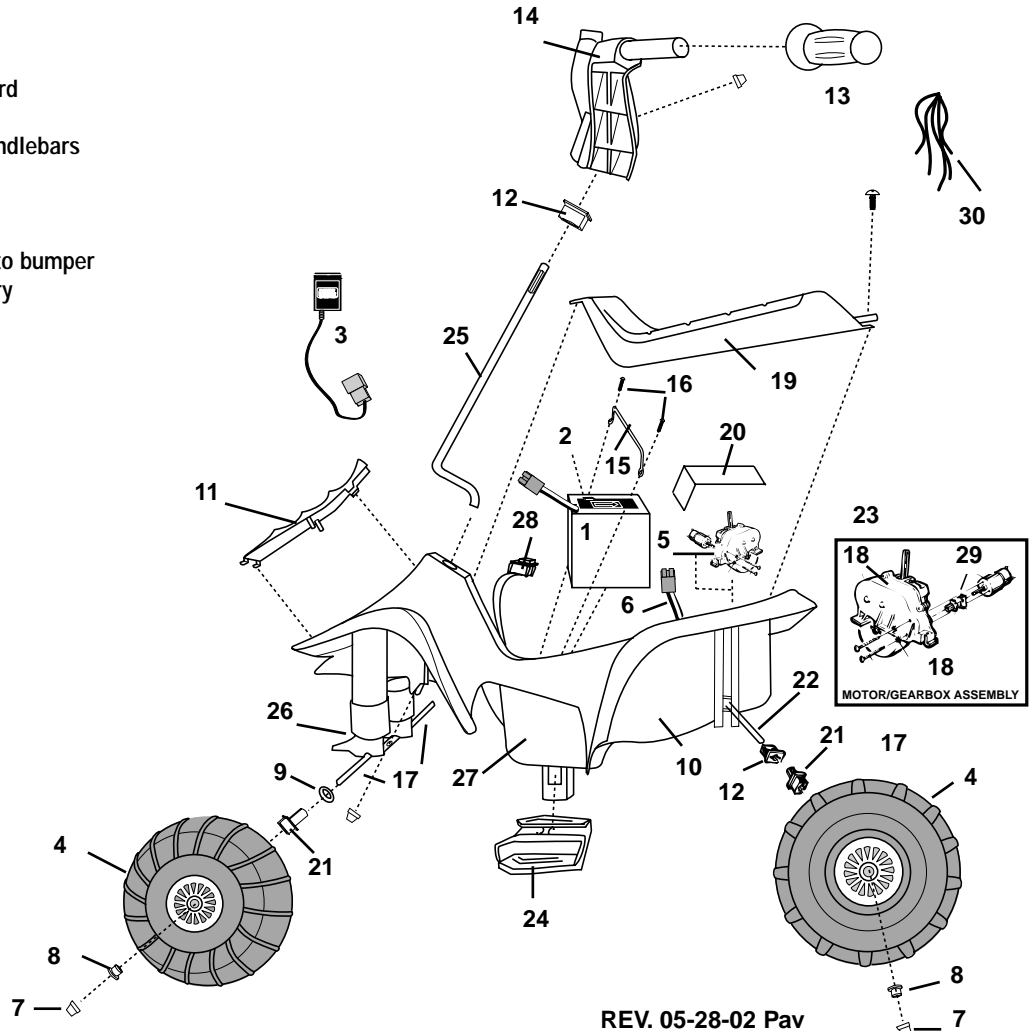

76922-9993 Barbie Songbird TRU Girls

Toddler Series Mini 6 Volt

Age Range: 1-3 Yrs.
 Weight Limit: 40 Lbs.
 Surfaces: Hard & Grass
 Speed: 2.0 MPH Forward
 Colors: White
 Pink Seat & Handlebars
 Purple Wheels
 Intro: 2000
 Suggested Retail: \$79.99
 Warranty: 1 year bumper to bumper
 6 Months Battery

REV. 05-28-02 Pav

Item No.	Description	Part No.	Qty.	Item No.	Description	Part No.	Qty.	Item No.	Description	Part No.	Qty.
1	Battery 6 Volt (4 AH)	0801-0336	1	19	Seat	76980-231A	1				
2	25 Amp Fuse	0801-0151	1	20	Motor Cover	73560-9489	1				
3	Charger (4 AH)	00801-0976	1	21	Bushing w/long extention	78560-2659	5				
4	Wheel	76922-2459	4	22	Rear Axle	74504-4539	1				
5	Motor/Gearbox Assy	74504-9519	1	23	Motor Assm	76940-9539	1				
6	Wiring Harness (Main)	73560-9799	1	24	Foot rest	76922-2169	1				
7	.354 Cap Nut	0801-0548	8	25	Steering Column	76940-4239	1				
8	Round Bushing	78560-2679	4	26	Steering Linkage	74504-4219	1				
9	5/16" Washer	0801-0253	2	27	False Motor Set	73560-9489	1				
10	Body N/A	76950-2209	1	28	Switch Assm	78560-9799	1				
11	Grill	76980-2149	1	29	Motor w/ pinion	76940-9539	1				
12	Steering Column Bushing	74504-2549	2	30	Tassel	73680-2129	2				
13	Handgrips	76980-2159	2	PARTS NOT SHOWN							
14	Handlebar	76980-2139	1		Literature Bag	76922-9019	1				
15	Battery Retainer	74504-4429	1		Paper Decal Sheet	76980-0310	1				
16	#8 x 7/8" Trusshead Screw	0801-0228	2		Hardware Bag	74380-9269	1				
17	Front Axle	74504-4509	2		Large Parts Bag	76922-9039	1				
18	Gearbox w/o motor	72629-9259	1								

N/A = Not Available **Bolded and underlined parts only to be ordered by a Service Center.**