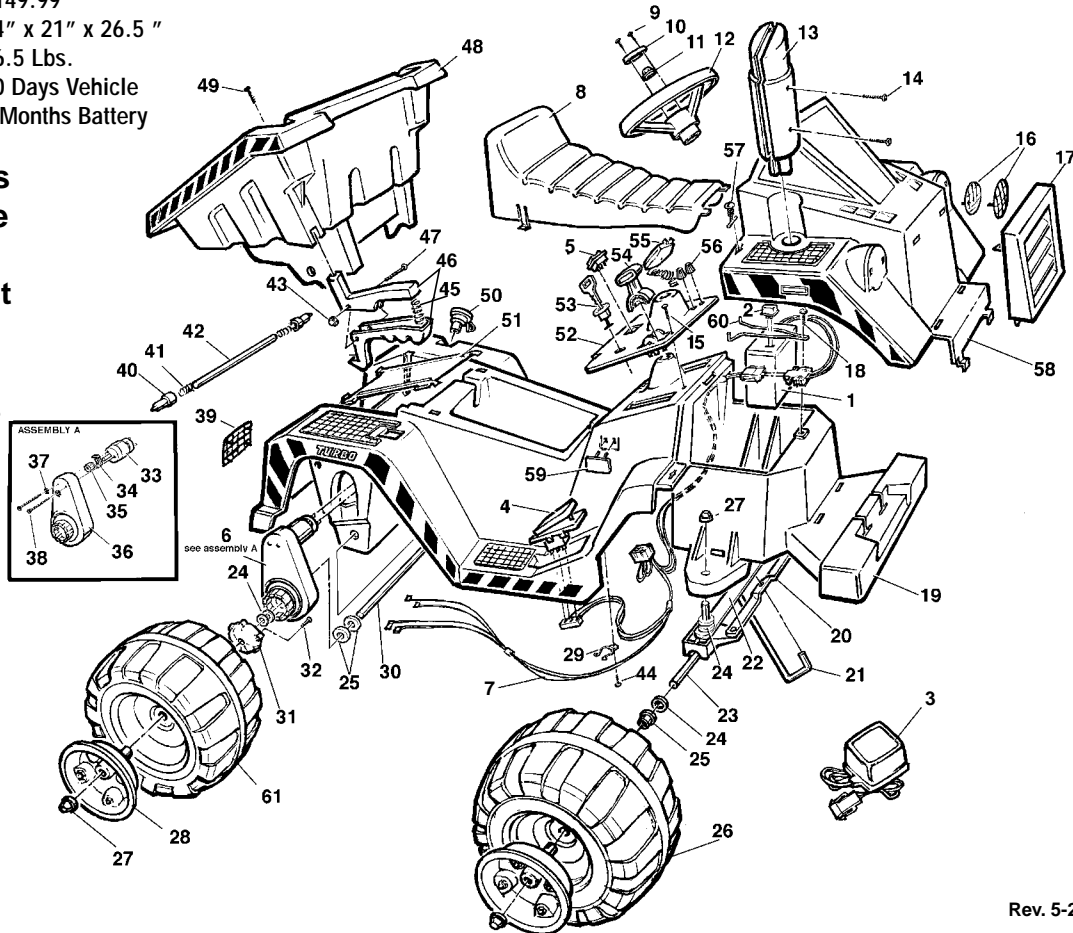

Age Range: 2-6 Yrs.
Weight Limit: 65 Lbs.
Surfaces: Hard & Grass
Speed: 3.5 MPH Forward
2.5 PH Reverse
Colors: Yellow Body
Black Trim
Intro: 3-14-97
Suggested Retail: $149.99
Box Dimensions: 44" x 21" x 26.5"
In-Box Weight: 46.5 Lbs.
Warranty: 90 Days Vehicle
6 Months Battery

78656-9993 Caterpillar Dump Truck

Preschool Series
Super 6 Volt

This product is affected by the PW recall announced Oct 1998. Please confirm that the product is modified or remediated in accordance with policy.

Rev. 5-24-00

Item No.	Description	Part No.	Qty.	Item No.	Description	Part No.	Qty.	Item No.	Description	Part No.	Qty.
1	Battery, 6 Volt	00801-0712	1	26	Front Wheel	74550-2459	2	52	Dash	74550-2699	1
2	Thermal Fuse	0801-0610	1	27	.437 Cap Nut	0801-0214	6	53	Key/Housing Assembly	74550-2439	1
3	Charger, S6 Volt	0801-0237	1	28	Hubcap	74550-2579	4	54	Shift Lever	74550-2229	1
4	Footboard Assembly	74550-9159	1	29	Harness Retainer	74550-2299	1	55	Microphone	74550-9479	1
5	Control Switch	0801-0148	1	30	Rear Axle	74550-4509	1	56	Radio Knobs	74550-2719	2
6	Motor/Gearbox Assembly	74550-9509	2	31	Driver	74550-2239	2	57	Lock Fastener	78570-2239	2
7	Wiring Harness Assembly (Include. #5)	74550-9809	1	32	#10 x 1/2" Screw	0801-0255	2		(when depleted, use new 78570-2439)		
8	Seat	74550-2309	1	33	Motor w/Pinion	74550-9539	2	58	Front Clip	78656-2319	1
9	#8 x 1" Screw	0801-0224	2	34	(Comes w/#33)			59	Power Wheels Emblem Set	74540-9069	1
10	Steering Wheel Button	74550-2729	1	35	(Comes w/#33)			60	Battery Retainer	74550-4129	1
11	.354 Cap Nut	0801-0215	1	36	Gearbox	74550-9279	2	61	Rear Wheel	74550-2469	2
12	Steering Wheel	74440-2379	1	37	Star Washer	0801-0330	4				
13	Exhaust Stack	74550-2559	1	38	Motor Bolt	0801-0269	4	PARTS NOT SHOWN			
14	#6 x 1-1/2" Screw	0801-0221	2	39	Taillight Guard Set	74550-2219	1		Main Label Sheet	78656-0310	1
15	#8 x 3/4" Screw	0801-0223	4	40	Hinge Pin Endcap	74550-2189	2		Small Label Sheet (Bezels)	78656-0320	1
16	Headlight Guard	78656-2339	2	41	Hinge Spring	74550-4419	2		(located in Lit Bag)		
17	Grill	74550-2829	1	42	Dump Pivot Pin	74550-4139	1		Literature Bag	78656-9019	1
18	Truss Hd #8 x 7/8" Screw	0801-0228	2	43	Acorn Nut	0801-0218	1		Owner's Manual	78656-0920	1
19	Main Body	74550-2109	1	44	#8 x 1/2" Screw	0801-0202	1		Large Parts Bag	78656-9249	1
20	Steering Linkage	78610-4229	1	45	Latch Spring	74550-4429	1		Small Parts Bag	786569259A	1
21	Steering Column	74550-4239	1	46	Dump Bed Handle	78656-205A	1		Hardware Bag	78656-9259B	1
22	Cross Bar	78610-4579	1	47	#10 x 1-1/4" Shoulder Bolt	0801-0304	1				
23	Front Axle	74550-4519	2	48	Dump Bed	74550-2389	1				
24	7/16" Washer	0801-0196	8	49	#10 x 1" Screw	0801-0220	1				
25	7/16" Round Bushing	74550-2689	6	50	Gas Cap	74550-2249	1				
				51	Motor Cover	74550-2489	1