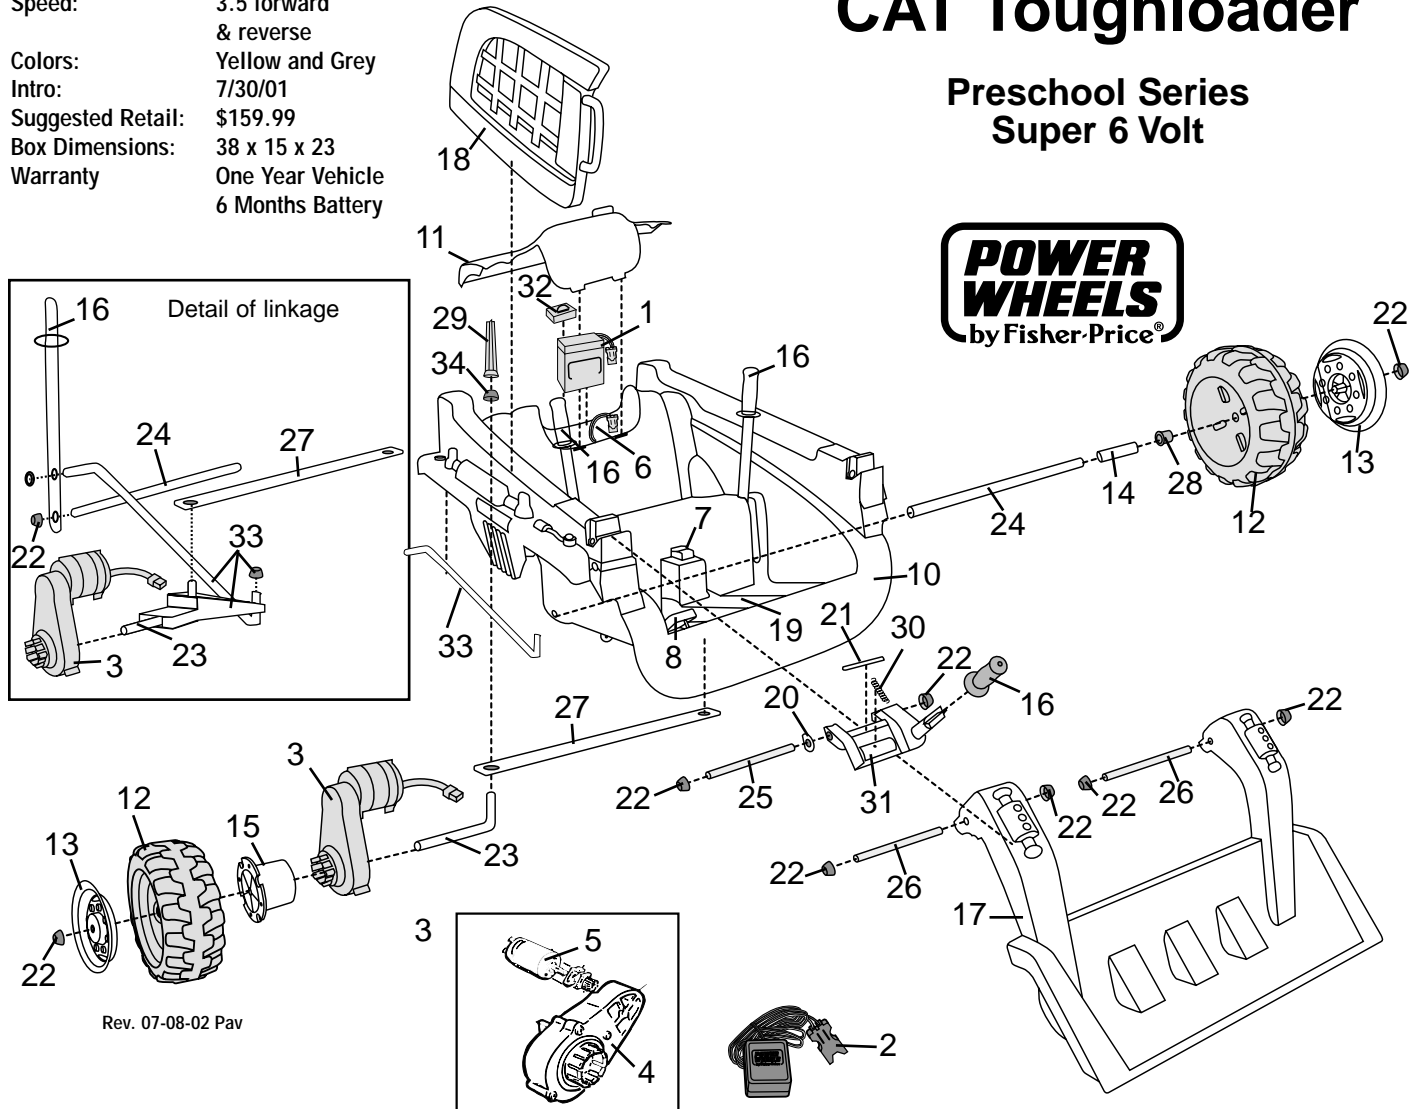

Age Range: 3 and up
 Weight Limit: 65 lbs
 Surfaces: ..Hard and Grass
 Speed: 3.5 forward
 & reverse
 Colors: Yellow and Grey
 Intro: 7/30/01
 Suggested Retail: \$159.99
 Box Dimensions: 38 x 15 x 23
 Warranty: One Year Vehicle
 6 Months Battery

73260-9993 CAT Toughloader

Preschool Series
 Super 6 Volt

Item No.	Description	Part No.	Qty.	Item No.	Description	Part No.	Qty.	Item No.	Description	Part No.	Qty.
Working / Electrical Parts				Hardware / Metal Parts				Roll Cage right		73260-9169	1
1	Battery	00801-0712	1	20	Washer 5/16	0801-0253	1				
2	Charger	00801-0906	1	21	Handle Pin	73620-4299	1				
3	Motor Gearbox Assembly	73260-9719	2	22	Retainer .437 Black	0801-0226	14				
4	<u>Gearbox W/out Motor</u>	<u>74550-9279</u>	2	23	Rear Axle	73260-4509	2				
5	<u>#3 Motor Pinion Assembly</u>	<u>00968-1700</u>	2	24	Front Axle	73260-4519	1				
6	<u>Main Harness Assembly</u>	<u>73260-9809</u>	1	25	Handle Axle N/A No sub	73260-4479	1				
7	Control Switch F/R	00801-0885	1	26	Bucket Axle/pin	73260-4299	2				
8	Footboard Assembly	73260-9389	1	27	Crossbar	73260-4129	1				
Plastic / Other Parts				28	7/16" Round Bushing	74550-2689	2				
10	Body	N/A	1	29	Cap Nut Tool	78640-2629	1				
11	Seat back/False Motor Cover	73260-9489	1	30	Spring	0801-1045	1				
12	Wheel	73260-2459	4	31	Bucket Lever	73260-2589	1				
13	Hubcaps	73260-2599	4	32	Battery Retainer	75548-9409	1				
14	Front wheel spacer	73260-2359	2	33	Steering Linkage	4000-0234	2				
15	Driver	74460-2249	2	34	.354 Retainer	0801-0604	2				
16	Hand grips	76950-2159	3	Parts Not Shown							
17	Bucket Assembly	73260-9579	1	Large Parts Bag	73260-9249	1					
18	Roll Cage left	73260-9179	1	Small Parts Bag	73260-9259	1					
19	Center Console	73260-2189	1	Hardware Bag	73260-9269	1					
				Owner's Manual	73260-0920	1					
				Decal Sheet	73260-0310	1					
				Tree Lock Fastener	74310-2199	1					
				<u>Footswitch</u>	<u>00801-0933</u>	<u>1</u>					
				Emblem	74460-9069	1					