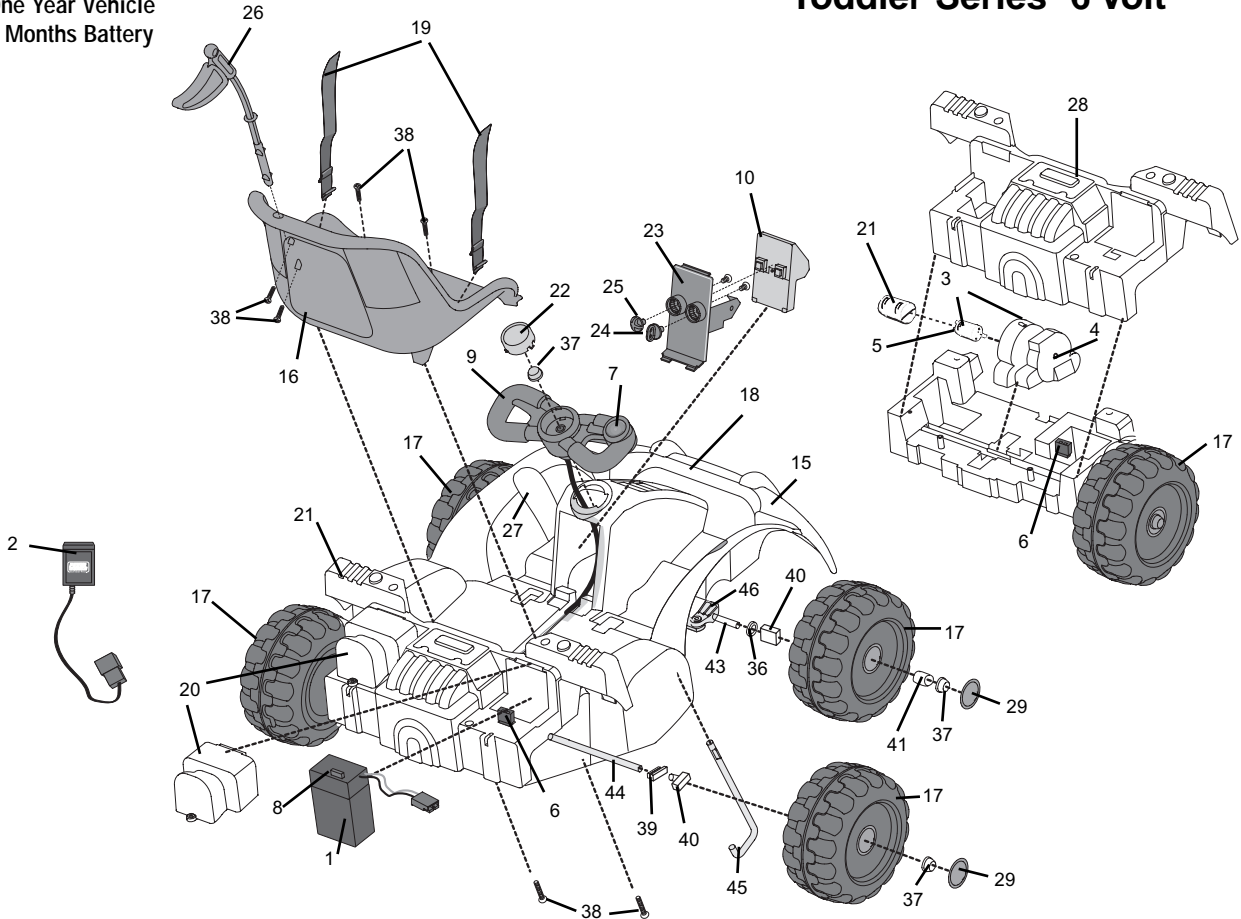

Age Range: 1 to 3 years
 Weight Limit: 40 Lbs
 Surfaces: Hard
 Speed: 1 mph forward
 Colors: Blue and Red
 Intro: 2002
 Suggested Retail: \$99.99
 Box Dimensions: 11.37 x 24.37 x 30.75
 Warranty

B0263-9993 Get Set Go! Kart TRU

Toddler Series 6 Volt

One Year Vehicle
6 Months Battery

Item No.	Description	Part No.	Qty.	Item No.	Description	Part No.	Qty.	Item No.	Description	Part No.	Qty.
Working / Electrical Parts				28	Cover Set	78560-2419	1	Parts Not Shown			
1	Battery	0801-0336	1	29	Cover Retainer Keeper	B0263-2349	4	Parts Bag			
2	Charger	00801-0976	1	Hardware / Metal Parts				B0263-9249			
3	Motor Gearbox Assembly	00968-3900	1	35	6 x 3/8" screw	0801-0202	2	Hardware Parts Bag			
4	Gearbox W/out Motor	00968-3800	1	36	Washer 5/16	0801-0253	2	76790-9269			
5	Motor Pinion Assembly	00968-3700	1	37	.354 White Nut	0801-0548	6	76790-0920			
6	Main Harness Assembly	76790-9699	1	38	8 x 3/4" screw	0912-8001	6	Main Decal Sheet			
7	Switch	00801-1222	1	39	Rectangular Bushing w/o ext	74504-2549	4	B0263-0310			
8	Fuse	0801-0151	1	40	Rectangular Bushing w ext	78560-2659	2	Small Decal Sheet			
9	Steering Wheel W/Harness	B0263-9199	1	41	Bushing Retainer Keeper	78780-2129	4				
10	Sound Box	76790-9539	1	43	Front Axle	76790-4519	2				
Plastic / Other Parts				44	Rear Axle	76790-4529	1				
15	Body N/A	3800-6892	1	45	Steering Column	76790-4539	1				
16	Seal Labeled	3800-7041	1	46	Steering Linkage Assm.	3800-7042	1				
17	Wheel	76790-2119	4								
18	PW Emblem	74460-9069	1								
19	Seat Belt Set	75547-5519	1								
20	Rear Bumper Cover	76790-2139	2								
21	Motor Cover	76790-2159	1								
22	Steering Wheel Cap	B0263-2229	1								
23	Sound Box Cover	B0263-2239	1								
24	Key Knob	B0263-2249	1								
25	Sound Knob	B0263-2259	1								
26	Flag	B0263-2269	1								
27	Chassis Cap	B0236-2359	2								