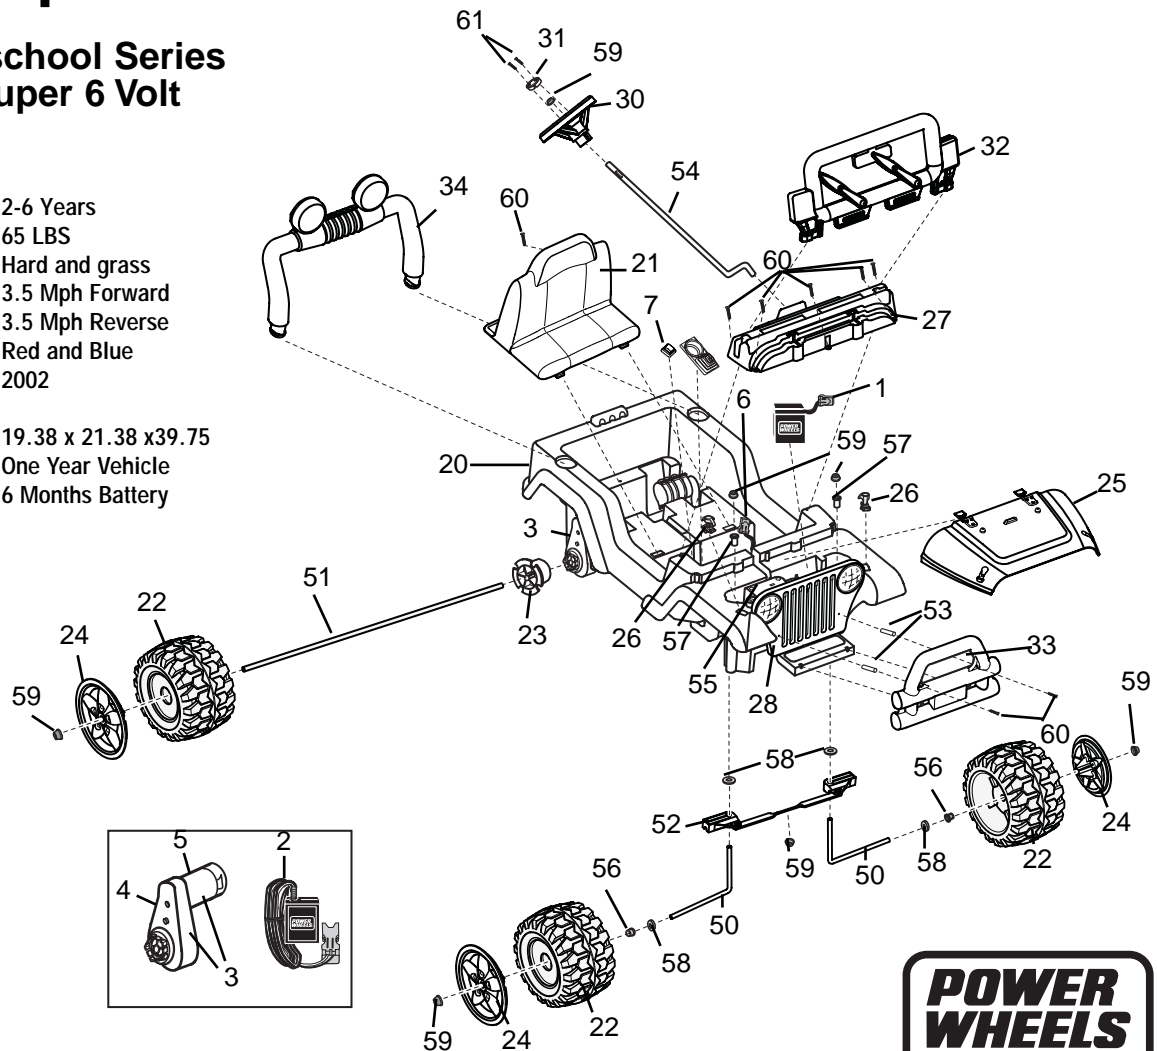

B1501-9993 Jeep TRU

Preschool Series
Super 6 Volt

Age Range: 2-6 Years
 Weight Limit: 65 LBS
 Surfaces: Hard and grass
 Speed: 3.5 Mph Forward
 3.5 Mph Reverse
 Colors: Red and Blue
 Intro: 2002
 Suggested Retail:
 Box Dimensions: 19.38 x 21.38 x 39.75
 Warranty: One Year Vehicle
 6 Months Battery