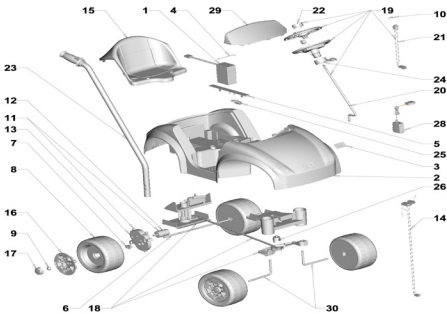

T3260

Handy Manny Tot Rod Toddler

Age Range:	1-3 years
Weight Limit:	40 lbs
Surfaces:	Hard Surfaces
Speed:	2 mph forward only
Colors:	Red Body/ Black Wheels
Intro:	2009
Suggested Retail:	\$139.99
Box Dimensions:	19.38 x 12.13 x 35.50
Warranty:	One Year Vehicle Six Months Battery

Item	Part #	Description	QTY	Item	Part #	Description	QTY	
1	00801-1457	6Volt 4amp battery	1	29	3800-8989	Windshield for Handy Manny Tot Rod	1	
2	N/A	Body	30	30	77760-4519	Font Axle	2	
3	00801-1503	PW Emblem	1	31				
4	74230-4129	Battery Retainer	1	32				
5	G2580-2529	Wire Cover	1	33				
6	G2580-4509	Rear Axle	1	34				
7	76920-2549	Rectangular Bushing (no ext.)	2	35				
8	G2580-2129	Wheel	4	36				
9	0801-0548	.354 Palmnut-white	6	37				
10								
11	<u>00968-3900</u>	<u>#10 Motor Gearbox Assm.</u>	<u>1</u>			Parts Not Shown		
12	<u>00968-3700</u>	<u>Motor Pinion Assm.</u>	<u>1</u>			Description	QTY	
13	<u>00968-3800</u>	<u>#10 Gearbox Assm.</u>	<u>1</u>			<u>00801-0697</u>	<u>Switch Signalux - 2 prong</u>	<u>1</u>
14	<u>G2580-9799</u>	<u>Wire Harness</u>	<u>1</u>			M1350-2179	Wheel Bushing for Firetruck	2
15	T3260-6119	Seat for Handy Manny Tot Rod	1			3800-9125	Parts Bag for Handy Manny Tot Rod	1
16	G2580-2149	Hubcap	4			T3260-0310	Label for Disney Princess	1
17	G2580-2159	Hubcap Center	4			T3260-0921	Manual for Handy Manny Tot Rod	1
18	3800-7747	Steering Linkage	1			R2510-9079	Hardware Bag	1
19	3800-8988	Steering Wheel w/ Harness	1			00801-1567	Assembly Tool	1
20	R2509-4019E	Steering Column	1			00801-1450	Cable Clamp	1
21	See # 19	Steering Wheel Harness	1			T3260-9409	Windshield/Dash for Handy Manny	
22	T3260-2259	Steering Wheel Cap	1					
23	T3260-9309	Handle for Handy Manny Tot Rod	1					
24	G2580-2429	Turn Signal Arm	1					
25	T3260-2459	Key assm	1					
26	77760-2359	Steering Column Retainer	1					
27	N/A	Seatbelt	1					
28	00801-1483	Charger 4amp fused - 6volt	1					